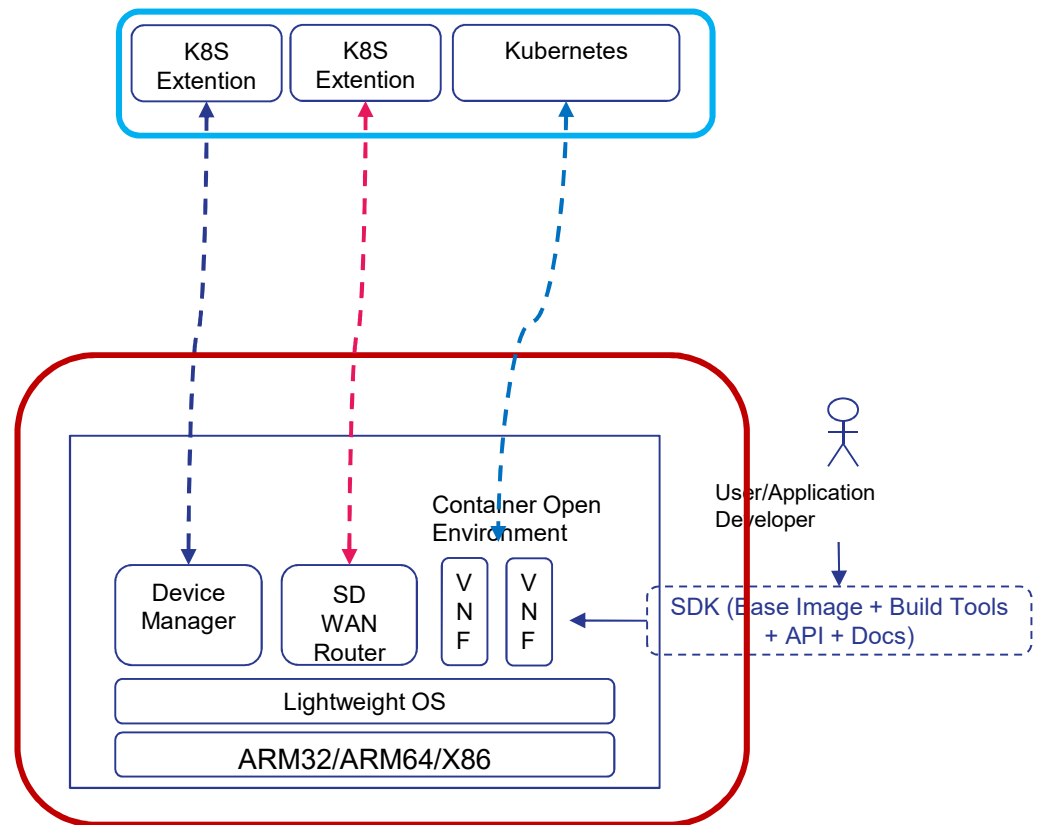

Akraino Lightweight Blueprint

For IoT and Enterprise/Customer edge use cases
Lightweight, scalable, secure, intelligent

Use Case: IOT Gateway

Use Case: SD WAN

Akraino lightweight blueprint - for IoT and enterprise/customer edge