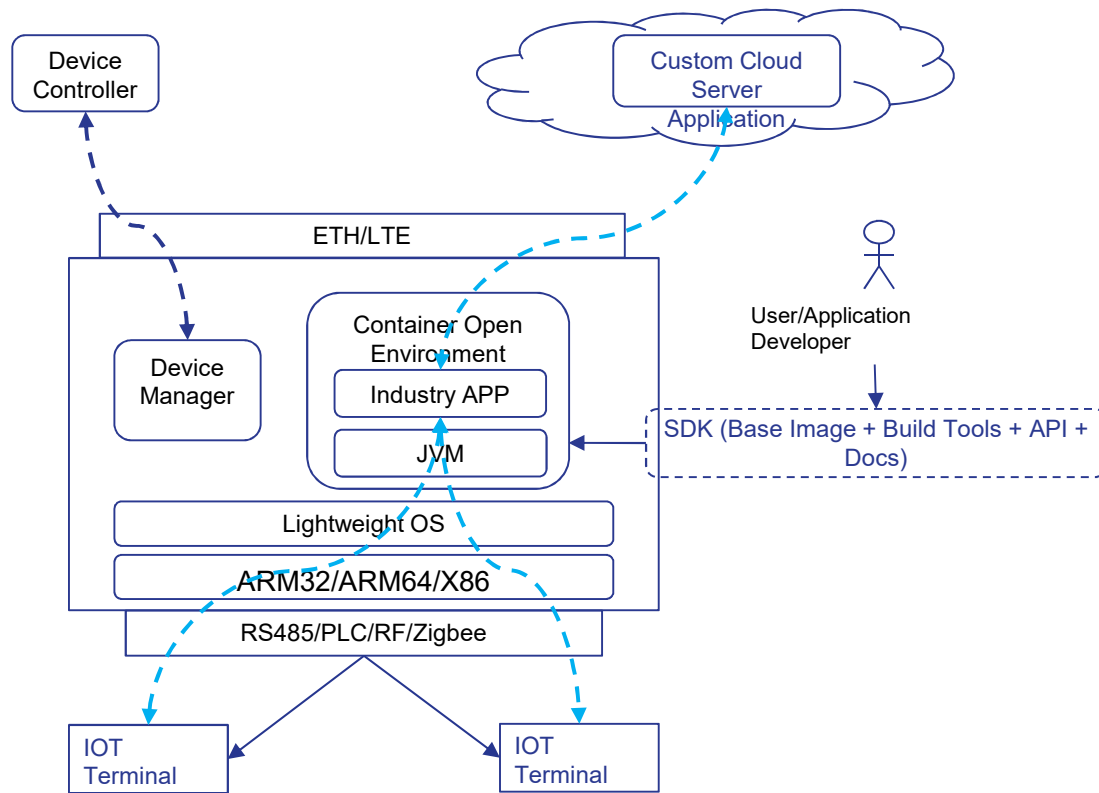

Akraino Lightweight Blueprint

For IoT and Enterprise/Customer edge use cases
Lightweight, scalable, secure, intelligent

Use Case: IOT Gateway

Use Case: SD WAN

Akraino lightweight blueprint - for IoT and enterprise/customer edge