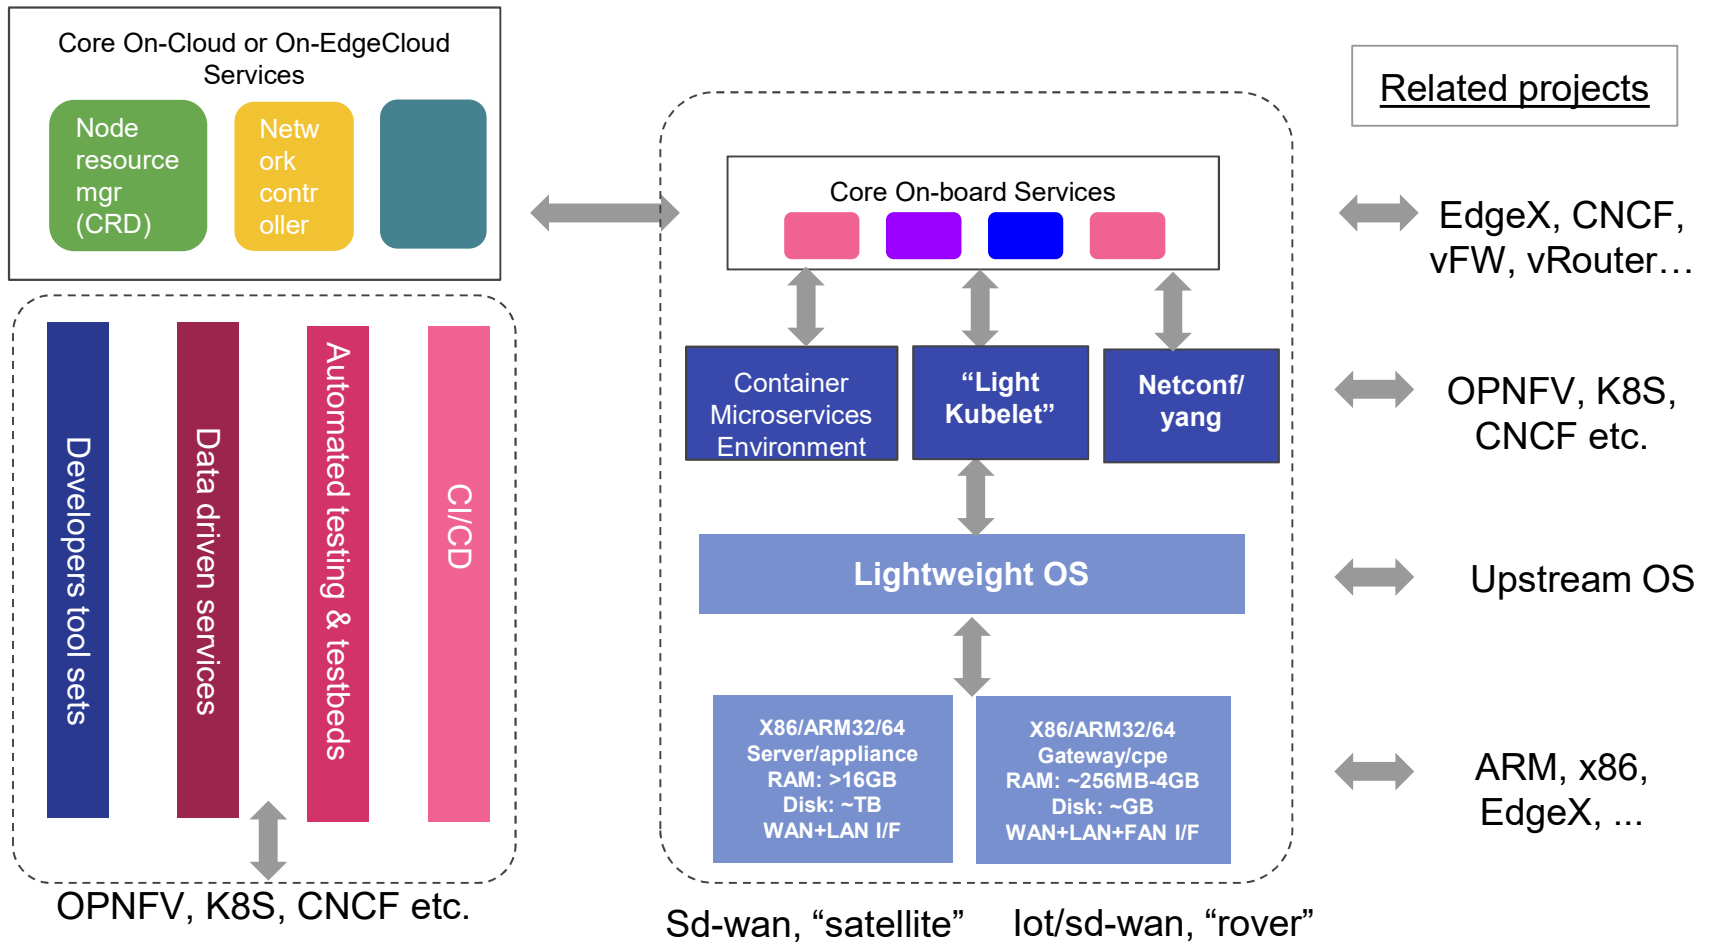

Akraino Lightweight Blueprint

For IoT and Enterprise/Customer edge use cases
Lightweight, scalable, secure, intelligent

Use Case: IOT Gateway

Use Case: SD WAN

Akraino lightweight blueprint - for IoT and enterprise/customer edge