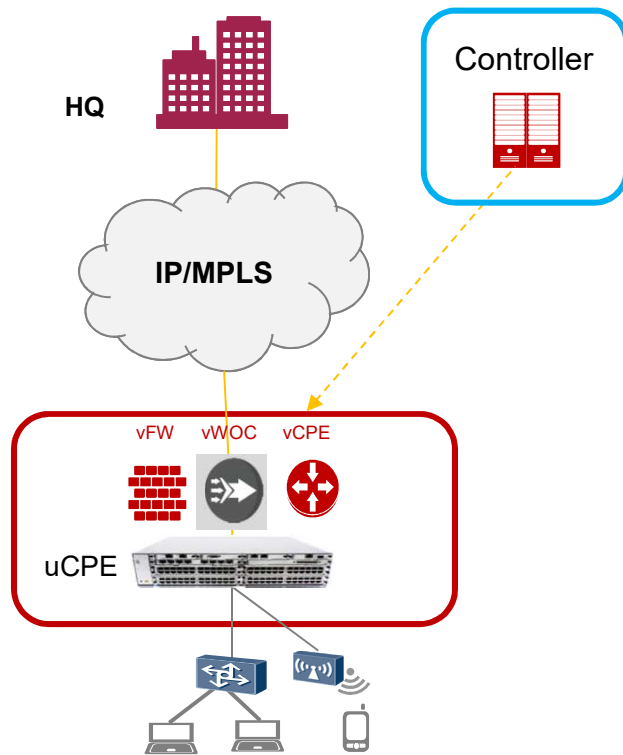

Akraino Lightweight Blueprint

For IoT and Enterprise/Customer edge use cases
Lightweight, scalable, secure, intelligent

Use Case: IOT Gateway

Use Case: SD WAN

Akraino lightweight blueprint - for IoT and enterprise/customer edge