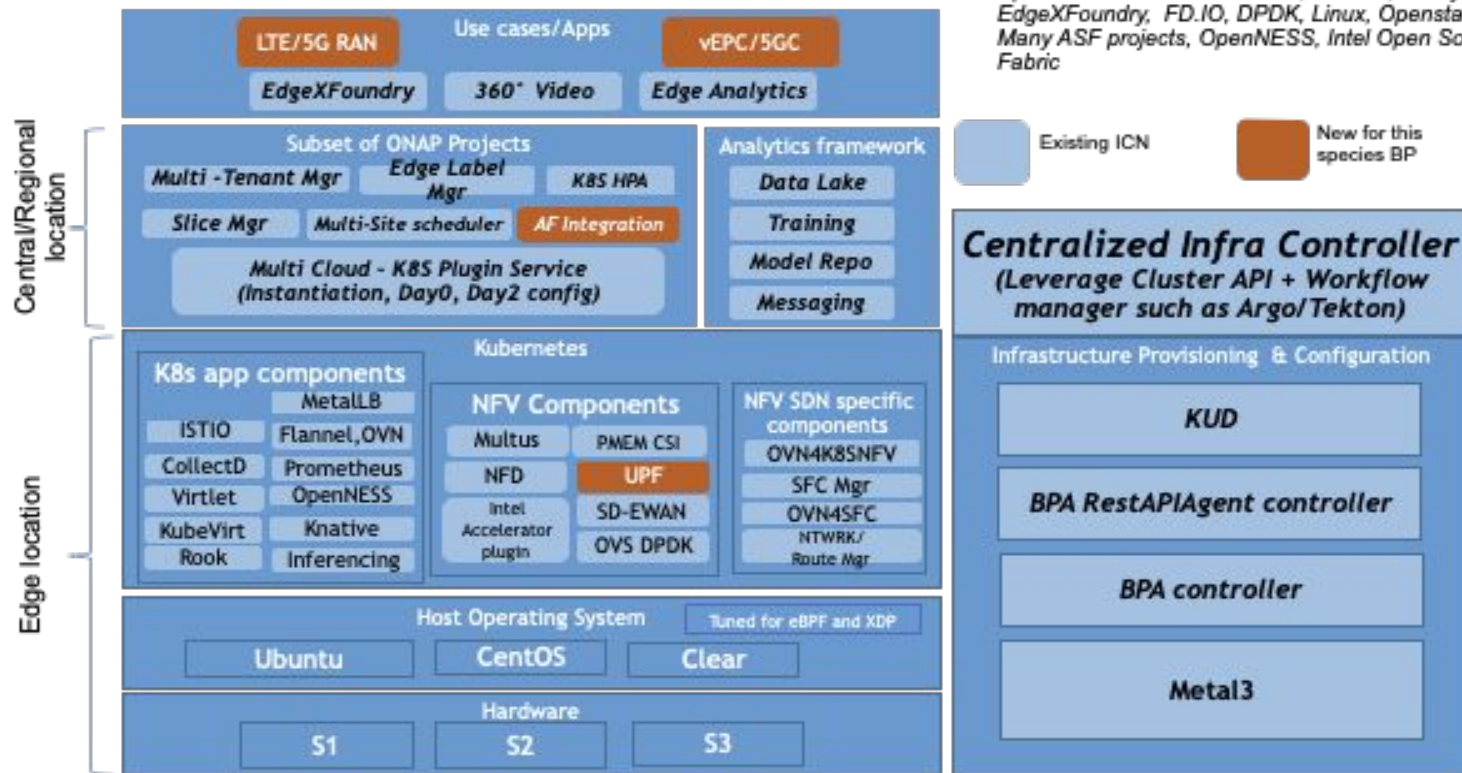

Akraino Private LTE/5G ICN - Release 4

Prem Sankar Gopannan - Cohere Technologies
Sukhdev Kapur - Juniper Networks
Sandeep Sharma - Aarna Networks

Akraino Private LTE/5G - Overview

Private LTE/5G ICN Stack

Vendors:

- Aarna Networks
- ATS Systems
- Intel
- NetNumber
- Juniper Networks
- Polaris
- Rebeca Technologies
- Wavelabs
- FreedomFi

Akraino Private LTE/5G - Planned

- Goal
 - Package and provide well tested Private LTE/5G stack over ICN BP
- Plan
 - Integrate components needed for Private LTE/5G with Akraino ICN family
 - i. Start with EPC - Facebook Magma
 - ii. Subsequently transition to 5GC - Free5GC
 - Show local breakout to edge computing
 - i. Continue to support MICN apps: 360° video, EdgeXFoundry, AI/ML edge analytics
 - ii. **Tungsten Fabric for K8s networking needed for UPF and breakout**
 - iii. Tight integration with OpenNESS edge platform/controller
 - iv. Network/app slicing
- Use cases addressed
 - Long-range connectivity solutions instead of conventional ones like Wifi
 - Novel cost-effective connectivity options
 - Differentiated customer Quality of Experience (QoE)

Akraino Private LTE/5G - Planned

Scope for R4 release

- Integrate components needed for Private LTE/5G with Akraino ICN family
 - i. LTE - Facebook Magma
 - 1. Started port Magma to ICN and stalled due to roadmap changes to Magma
 - ii. 5GC -
 - 1. Development
 - a. Helm chart creation of UPF, SMF and AMF - In progress (Dev complete)
 - b. Integration of EMCO Orchestrator for CNF orchestration - In progress (Dev complete)
 - c. Support for **other** dataplanes
 - i. Integration with Tungsten Fabric - **Completed**
 - 2. Testing
 - a. Lab setup for testing - Currently leveraging UNH-IOL lab
 - b. Simulators for testing
 - i. Tool identification - Done
 - c. Test plan - In progress
- Challenges
 - i. Long term lab availability