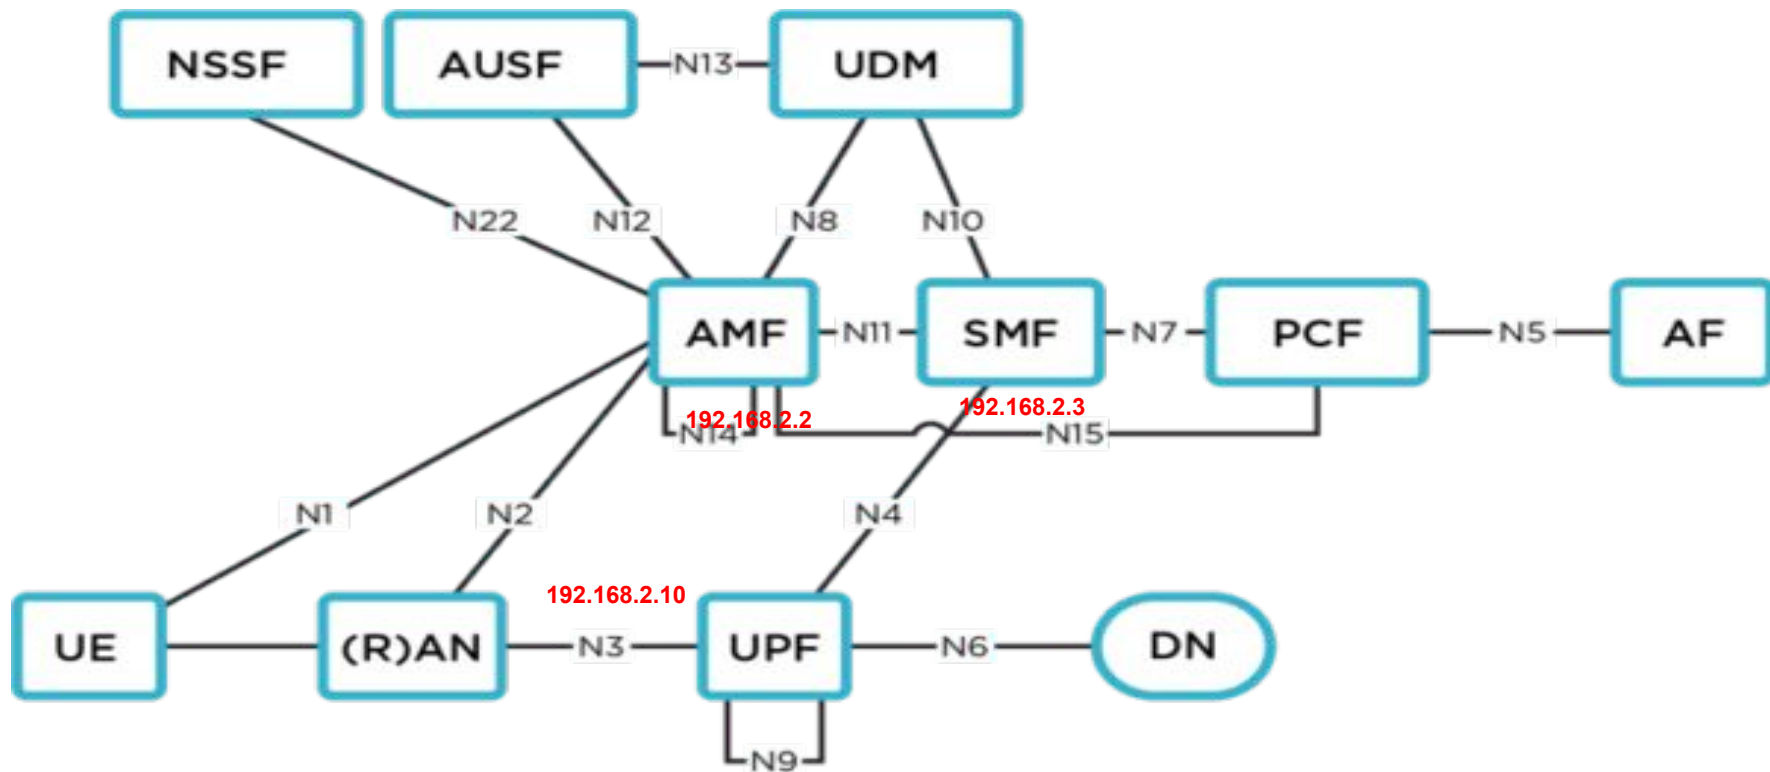

Vendors:

- Aarna Networks
- ATS Systems
- Intel
- NetNumber
- Juniper Networks
- Polaris
- Rebeca Technologies
- Wavelabs
- FreedomFi

Akraino Private LTE/5G - Planned

- Goal
 - Package and provide well tested Private LTE/5G stack over ICN BP
- Plan
 - Integrate components needed for Private LTE/5G with Akraino ICN family
 - i. Start with EPC - Facebook Magma
 - ii. Subsequently transition to 5GC - Free5GC
 - Show local breakout to edge computing
 - i. Continue to support MICN apps: 360° video, EdgeXFoundry, AI/ML edge analytics
 - ii. **Tungsten Fabric for K8s networking needed for UPF and breakout**
 - iii. Tight integration with OpenNESS edge platform/controller
 - iv. Network/app slicing
- Use cases addressed
 - Long-range connectivity solutions instead of conventional ones like Wifi
 - Novel cost-effective connectivity options
 - Differentiated customer Quality of Experience (QoE)

Akraino Private LTE/5G - Planned

Scope for R4 release

- Integrate components needed for Private LTE/5G with Akraino ICN family
 - i. LTE - Facebook Magma
 - 1. Started port Magma to ICN and stalled due to roadmap changes to Magma
 - ii. 5GC -
 - 1. Development
 - a. Helm chart creation of UPF, SMF and AMF - In progress (Dev complete)
 - b. Integration of EMCO Orchestrator for CNF orchestration - In progress (Dev complete)
 - c. Support for **other** dataplanes
 - i. Integration with Tungsten Fabric - **Completed**
 - 2. Testing
 - a. Lab setup for testing - Currently leveraging UNH-IOL lab
 - b. Simulators for testing
 - i. Tool identification - Done
 - c. Test plan - In progress
- Challenges
 - i. Long term lab availability

High Level Diagram

Enterprise Private 5G Usecase

Deployment Information

Activity list

- Helm Chart creation for 5GC
- Integration of TF
 - Config changes
- Orchestration of 5GC including network plumbing
- Installation of UE and gNB simulators
- Packaging
- Testing
- Documentation