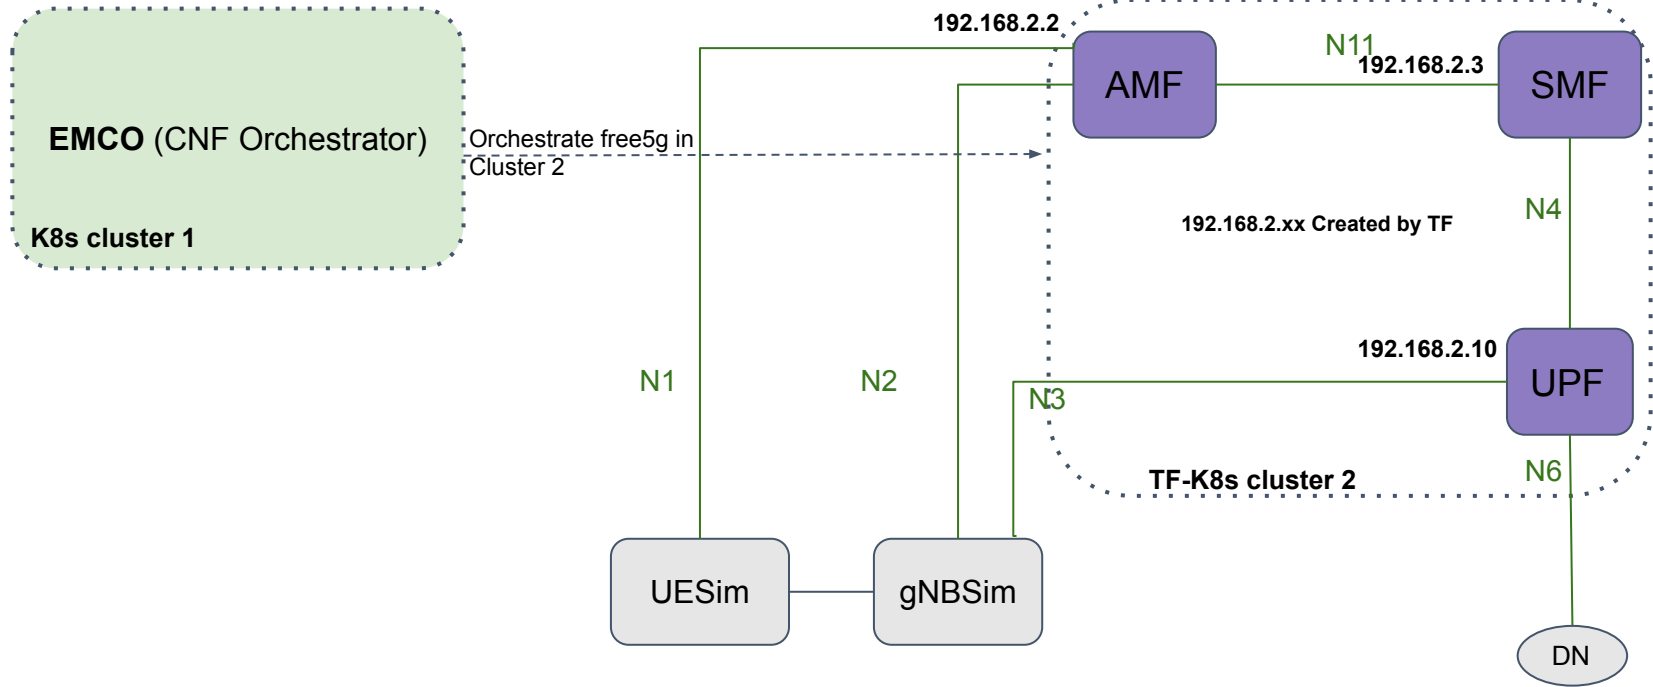

Vendors:

- Aarna Networks
- ATS Systems
- Intel
- NetNumber
- Juniper Networks
- Polaris
- Rebeca Technologies
- Wavelabs
- FreedomFi

Akraino Private LTE/5G - Planned

- Goal
 - Package and provide well tested Private LTE/5G stack over ICN BP
- Plan
 - Integrate components needed for Private LTE/5G with Akraino ICN family
 - i. Start with EPC - Facebook Magma
 - ii. Subsequently transition to 5GC - Free5GC
 - Show local breakout to edge computing
 - i. Continue to support MICN apps: 360° video, EdgeXFoundry, AI/ML edge analytics
 - ii. **Tungsten Fabric for K8s networking needed for UPF and breakout**
 - iii. Tight integration with OpenNESS edge platform/controller
 - iv. Network/app slicing
- Use cases addressed
 - Long-range connectivity solutions instead of conventional ones like Wifi
 - Novel cost-effective connectivity options
 - Differentiated customer Quality of Experience (QoE)

Akraino Private LTE/5G - Planned

Scope for R4 release

- Integrate components needed for Private LTE/5G with Akraino ICN family
 - i. LTE - Facebook Magma
 - 1. Started port Magma to ICN and stalled due to roadmap changes to Magma
 - ii. 5GC -
 - 1. Development
 - a. Helm chart creation of UPF, SMF and AMF - In progress (Dev complete)
 - b. Integration of EMCO Orchestrator for CNF orchestration - In progress (Dev complete)
 - c. Support for **other** dataplanes
 - i. Integration with Tungsten Fabric - **Completed**
 - 2. Testing
 - a. Lab setup for testing - Currently leveraging UNH-IOL lab
 - b. Simulators for testing
 - i. Tool identification - Done
 - c. Test plan - In progress
- Challenges
 - i. Long term lab availability

High Level Diagram

Enterprise Private 5G Usecase

Deployment Information

Activity list

- Helm Chart creation for 5GC
- Integration of TF
 - Config changes
- Orchestration of 5GC including network plumbing
- Installation of UE and gNB simulators
- Packaging
- Testing
- Documentation