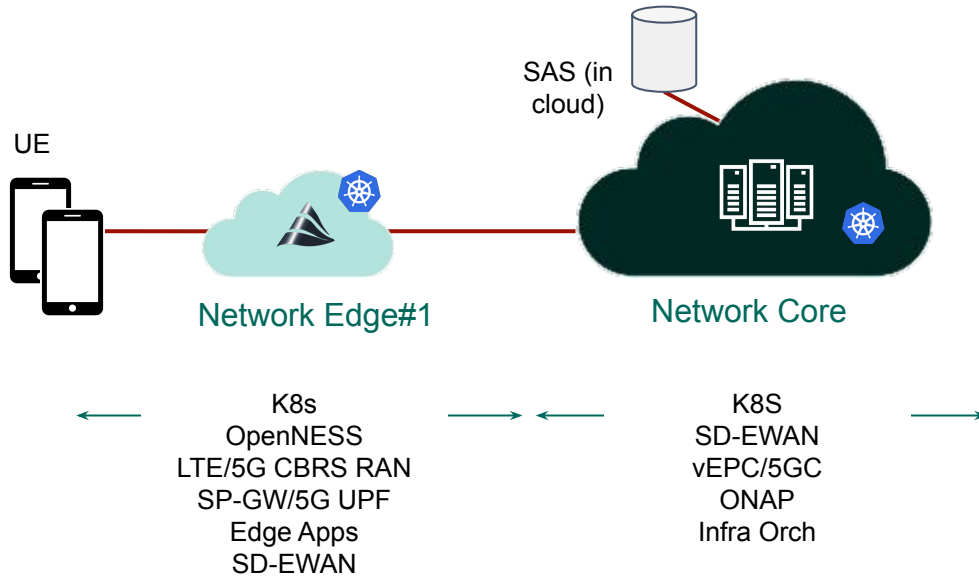

High Level Diagram