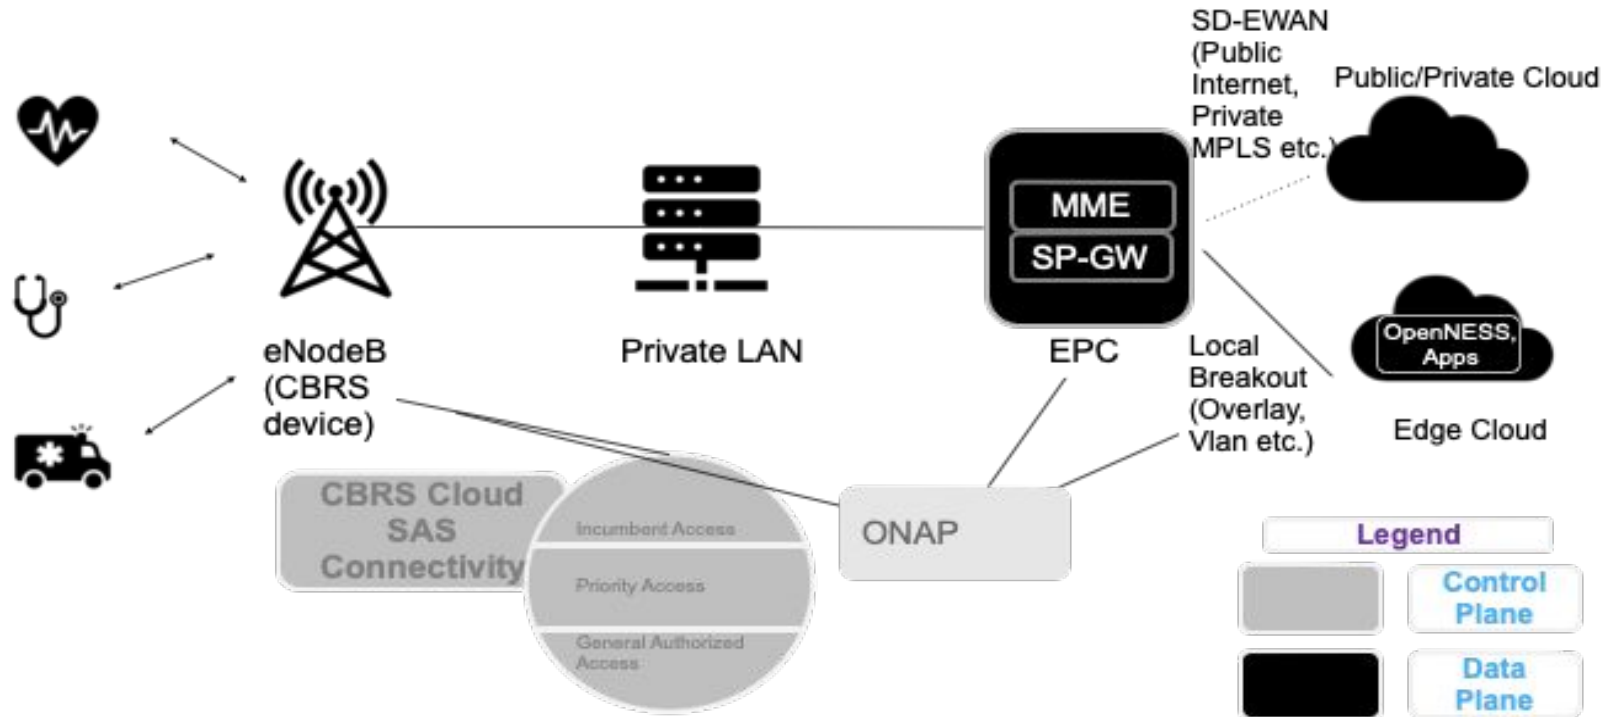

Akraino Private LTE/5G ICN - Release 4

Prem Sankar Gopannan - Cohere Technologies
Sukhdev Kapur - Juniper Networks
Sandeep Sharma - Aarna Networks

Akraino Private LTE/5G - Overview

Private LTE/5G ICN Stack

Vendors:

- Aarna Networks
- ATS Systems
- Intel
- NetNumber
- Juniper Networks
- Polaris
- Rebeca Technologies
- Wavelabs
- FreedomFi

Akraino Private LTE/5G - Planned

- Goal
 - Package and provide well tested Private LTE/5G stack over ICN BP
- Plan
 - Integrate components needed for Private LTE/5G with Akraino ICN family
 - i. Start with EPC - Facebook Magma
 - ii. Subsequently transition to 5GC - Free5GC
 - Show local breakout to edge computing
 - i. Continue to support MICN apps: 360° video, EdgeXFoundry, AI/ML edge analytics
 - ii. **Tungsten Fabric for K8s networking needed for UPF and breakout**
 - iii. Tight integration with OpenNESS edge platform/controller
 - iv. Network/app slicing
- Use cases addressed
 - Long-range connectivity solutions instead of conventional ones like Wifi
 - Novel cost-effective connectivity options
 - Differentiated customer Quality of Experience (QoE)