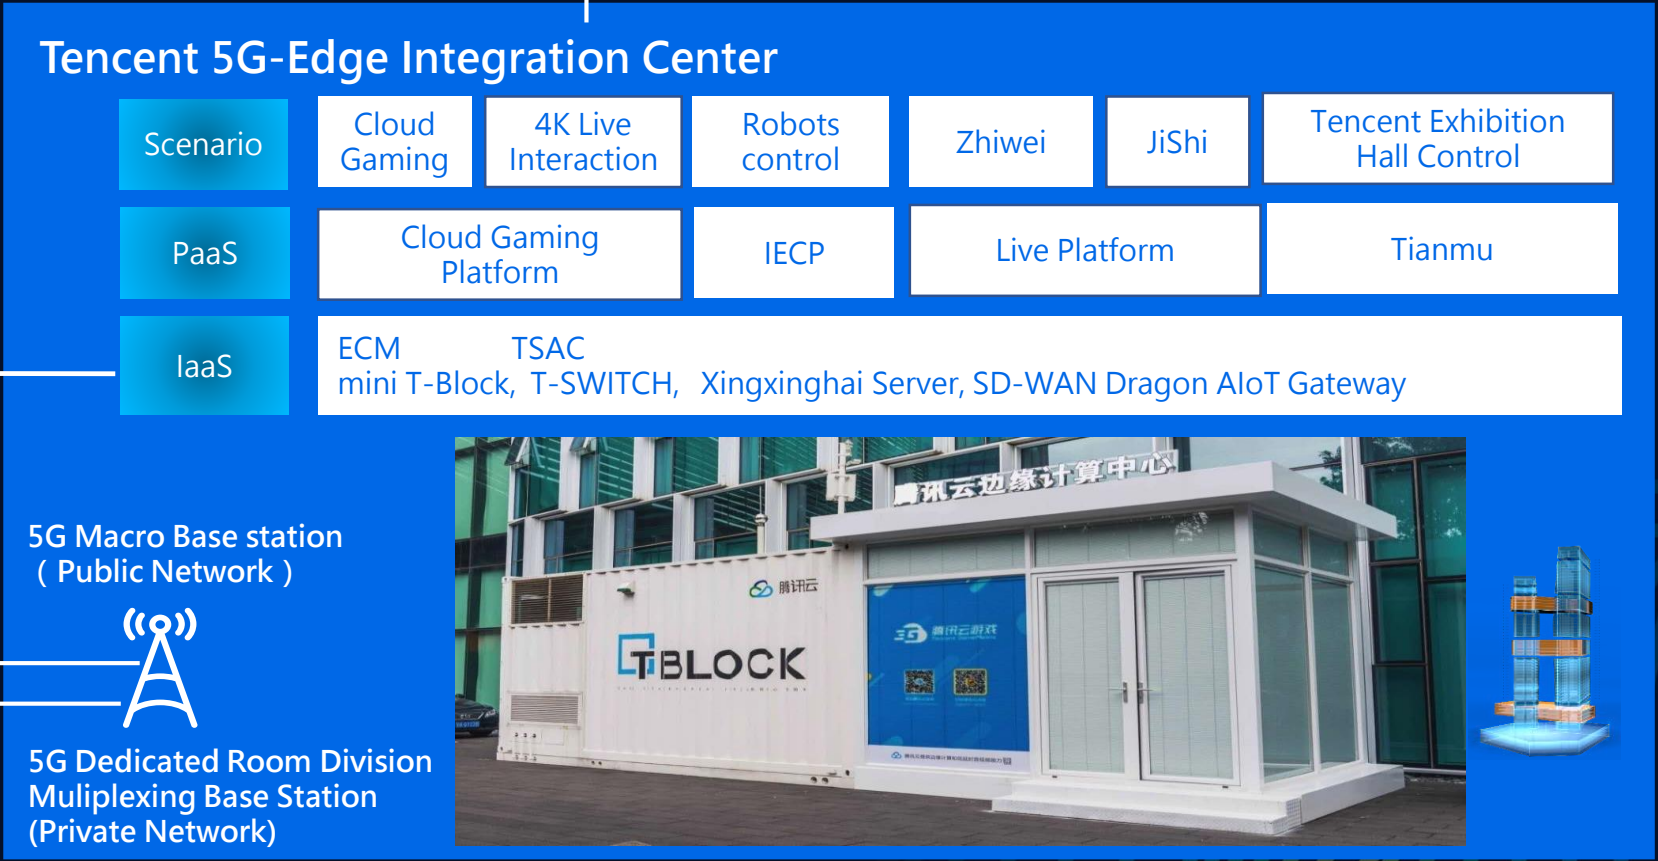

Center Cloud and Service

TSAC : Tencent Smart Access Connector

Low Latency 5G User Connecting to the edge Service

- Network delay reduced by 20%~50%
- Traffic offloading based on IP address or DNS domain name

>>> Practice 1: Tencent 5G Edge Computing Center is officially Opened at Binhai

5G Macro Base station (Public Network)

5G Dedicated Room Division Multiplexing Base Station (Private Network)

Practice 1 (Cont.): Cloud Gaming, 4K Live Interaction