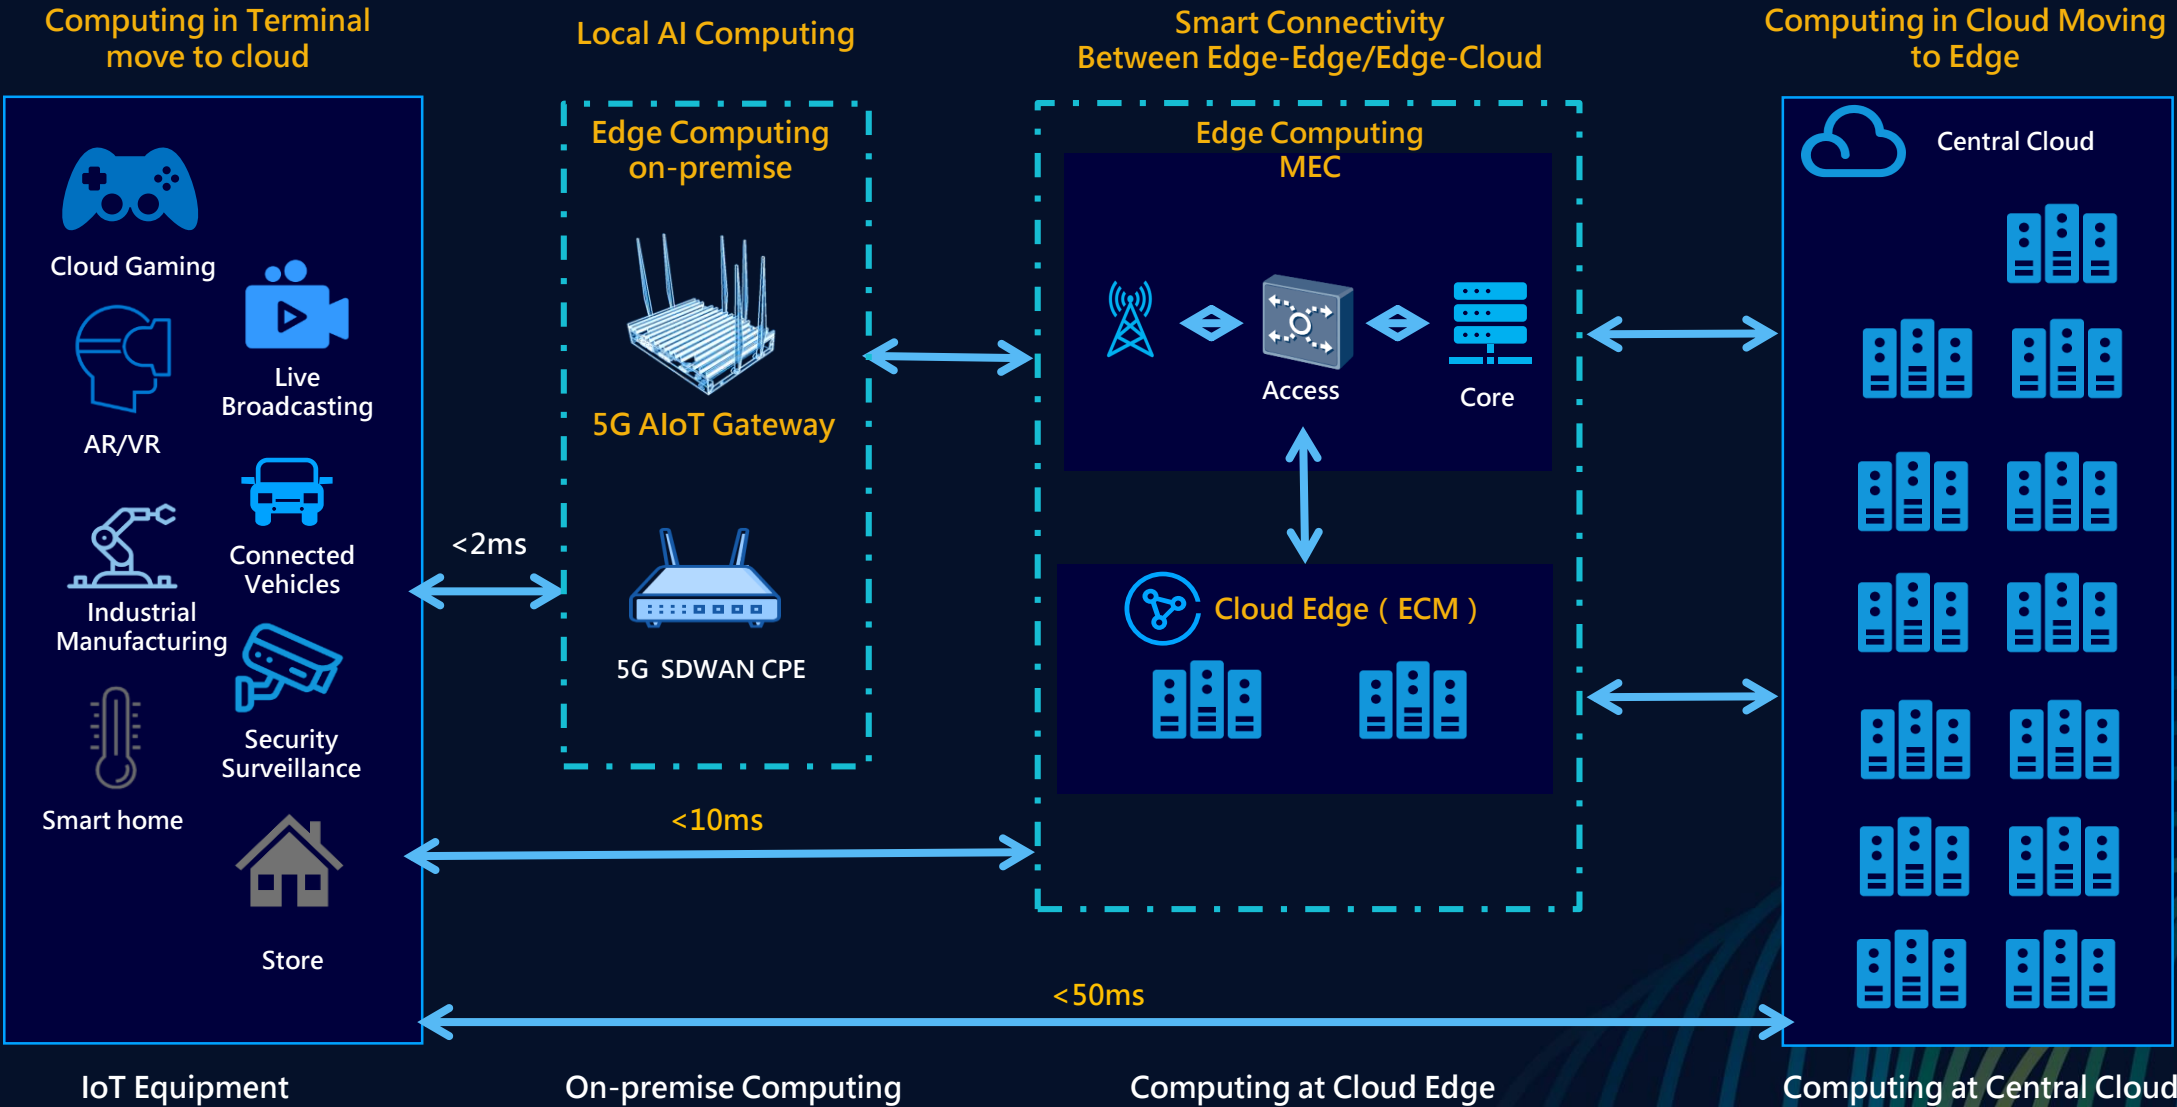

Tencent |  Tencent Cloud

5G Edge Computing Exploration and Practice from Tencent

Wei Chen
Tencent

Edge Computing enables 5G, IoT and AI for industries

Scenarios

Cloud Gaming

Smart Office

Industry Internet

Connected Car

Intelligent Medical

AR/VR

Live Broadcasting

HD Video

Problems & Requirements

- Higher network bandwidth and lower latency to enable service into edge cloud
- Reduce the device and bandwidth cost, e.g., cloud gaming
- High network connectivity

Technologies

- Edge computing
- Security
- AI in Edge
- IoT capability enhancement
- 5G acceleration: Slice/QoS

5G Smart Edge Computing Enables E2E infrastructure

ECM build Cloud Edge infrastructure

ECM : Edge Computing Machine

Center Cloud and Service

TSAC : Tencent Smart Access Connector

Low Latency 5G User Connecting to the edge Service

- Network delay reduced by 20%~50%
- Traffic offloading based on IP address or DNS domain name