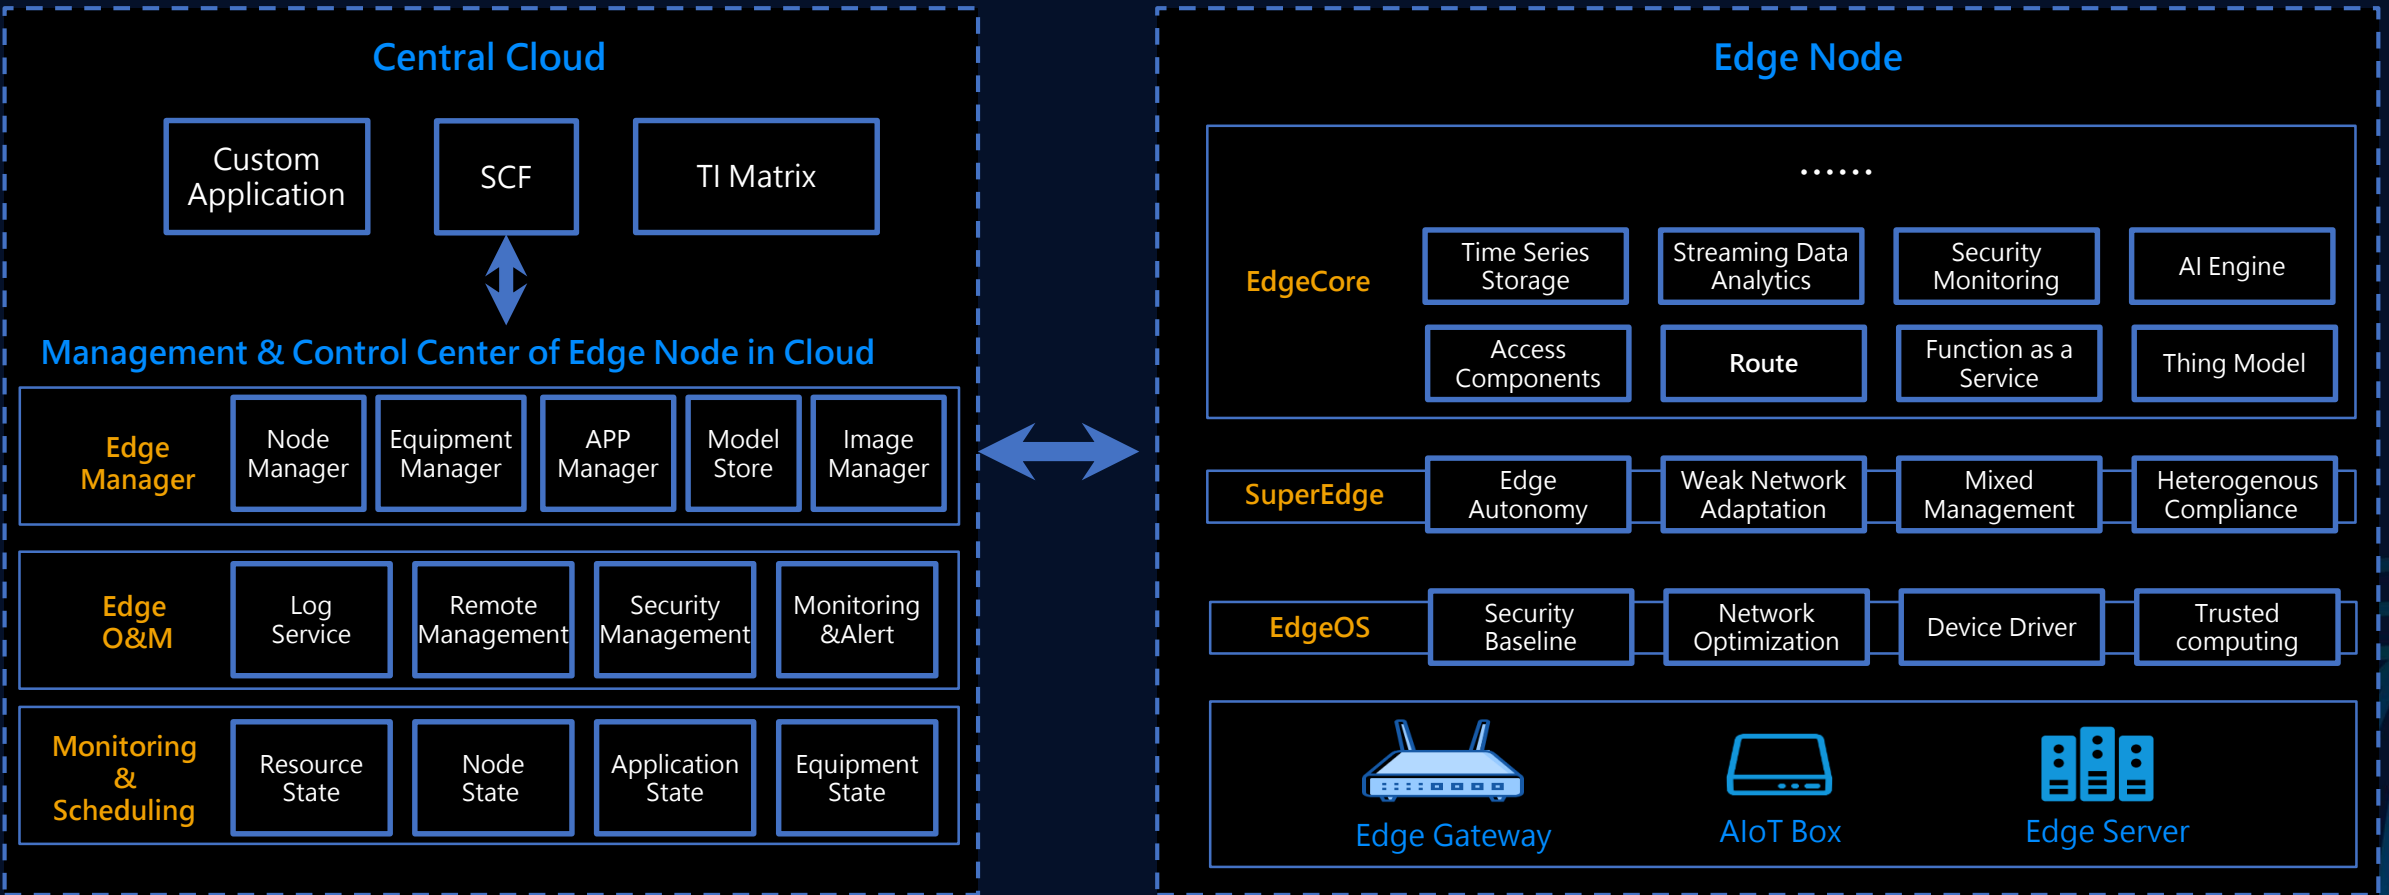

Low Cost

Cloud-Edge Collaboration, Consistent Experience

Low Latency

Mobile User Access (4G/5G)

Fixed/WIFI Access

TSAC+ECM : Providing 5G Edge Capability of "Computing" and "Connecting"

Edge Cloud and Service

Center Cloud and Service

TSAC : Tencent Smart Access Connector

Low Latency 5G User Connecting to the edge Service

- Network delay reduced by 20%~50%
- Traffic offloading based on IP address or DNS domain name

Network Acceleration

Testing result in case of 5G network congestion :

- Without Slice : Frame-Rate 30 FPS · RTT 41ms · Bit-Rate 4.5Mbps
- With Slice : Frame-Rate 60 FPS · RTT 20ms · Bit-Rate 12.7Mbps

on-premise Edge Computing: IoT Edge Computing Platform (IECP)

>>> Practice 1: Tencent 5G Edge Computing Center is officially Opened at Binhai

5G Macro Base station (Public Network)

5G Dedicated Room Division Multiplexing Base Station (Private Network)

Practice 1 (Cont.): Cloud Gaming, 4K Live Interaction