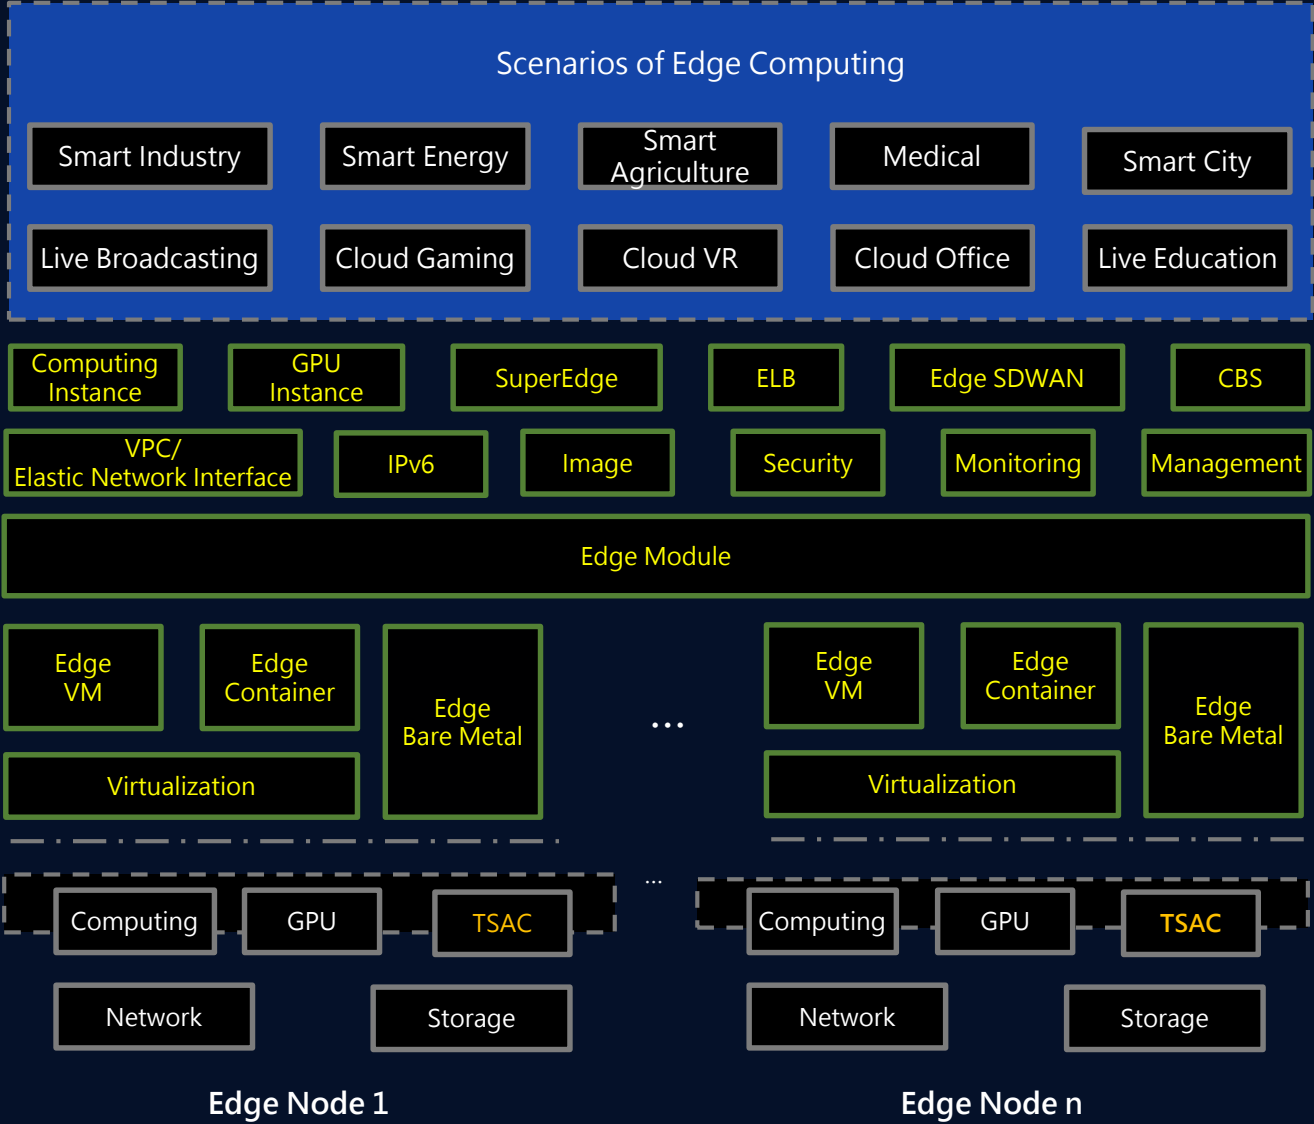

Tencent |  Tencent Cloud

5G Edge Computing Exploration and Practice from Tencent

Wei Chen
Tencent

Edge Computing enables 5G, IoT and AI for industries

Scenarios

Cloud Gaming

Smart Office

Industry Internet

Technologies

- Edge computing
- Security
- AI in Edge
- IoT capability enhancement
- 5G acceleration: Slice/QoS

5G Smart Edge Computing Enables E2E infrastructure

ECM build Cloud Edge infrastructure

ECM : Edge Computing Machine

Low Cost

Cloud-Edge Collaboration, Consistent Experience

Low Latency

Mobile User Access (4G/5G)

Fixed/WIFI Access

TSAC+ECM : Providing 5G Edge Capability of "Computing" and "Connecting"

Edge Cloud and Service

Center Cloud and Service

TSAC : Tencent Smart Access Connector

Low Latency 5G User Connecting to the edge Service

- Network delay reduced by 20%~50%
- Traffic offloading based on IP address or DNS domain name