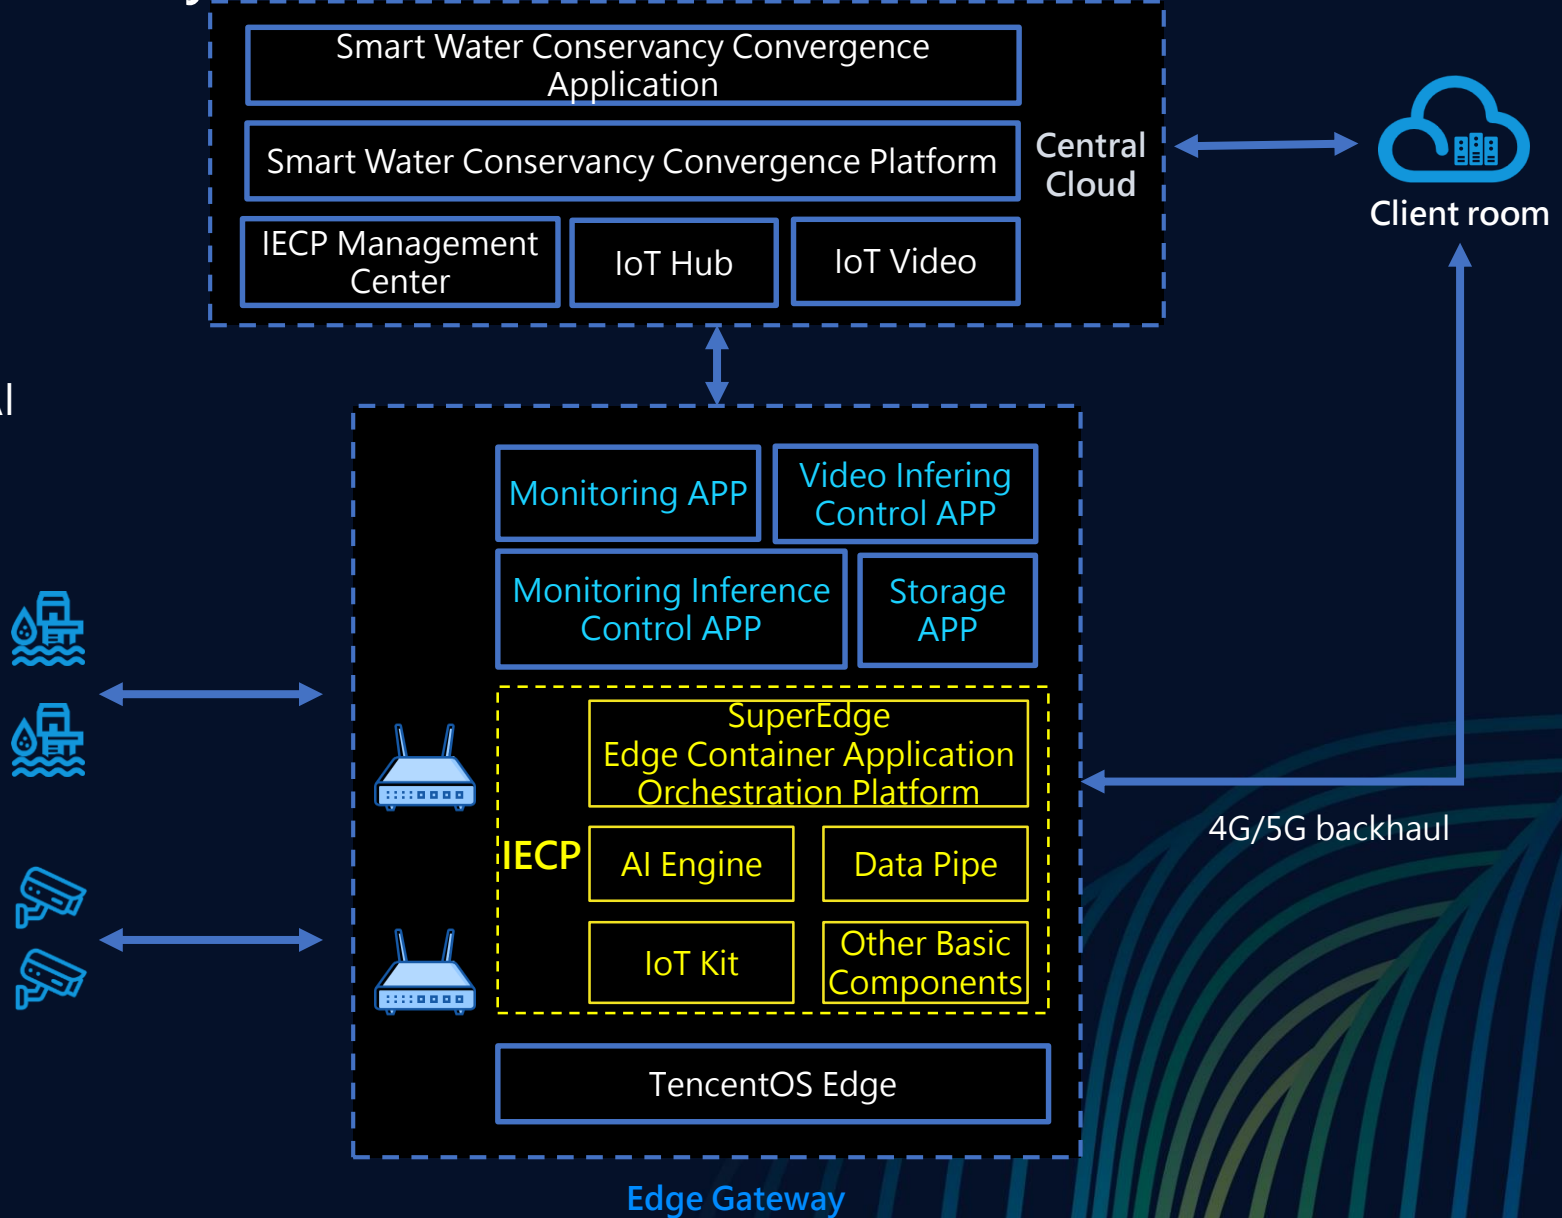

Center Cloud and Service

TSAC : Tencent Smart Access Connector

Low Latency 5G User Connecting to the edge Service

- Network delay reduced by 20%~50%
- Traffic offloading based on IP address or DNS domain name

>>> Practice 1: Tencent 5G Edge Computing Center is officially Opened at Binhai

5G Macro Base station (Public Network)

5G Dedicated Room Division Multiplexing Base Station (Private Network)

Practice 1 (Cont.): Cloud Gaming, 4K Live Interaction

Cloud Game
Nearest rendering, low latency, large bandwidth, low bandwidth cost

4K Live Interaction

Tencent Cloud Interactive Live Broadcasting Platform and Solutions

Practice 2: Boosting the Soil Transformation of Alashan Desert and Restoring the Ecological Environment

Practice 3: Smart Water Conservancy

- 1. out-of-the-box experience
- 2. Cloud edge collaboration with the powerful capability of AI reasoning and AI training

Thanks!