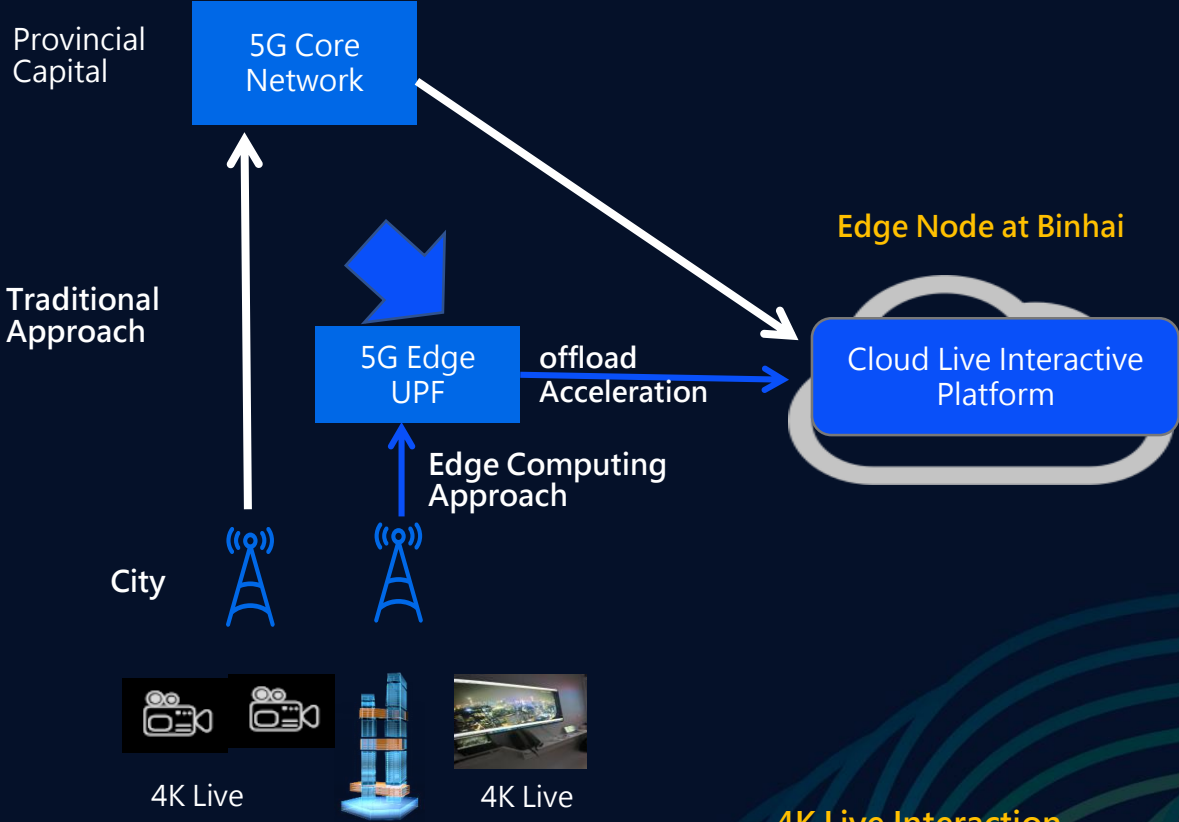

4K Live Interaction

Tencent Cloud Interactive Live Broadcasting Platform and Solutions