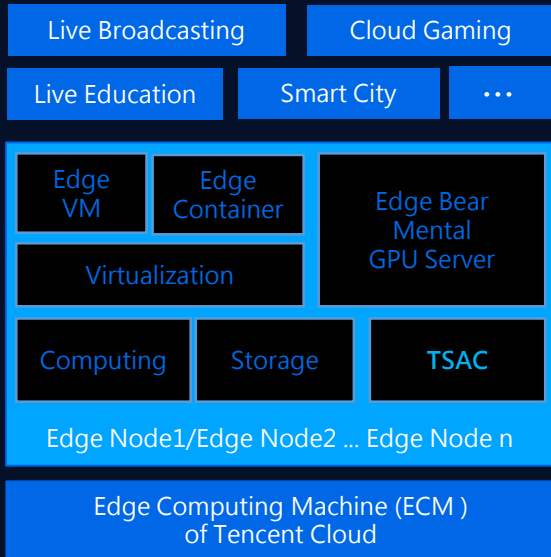

Technologies

- Edge computing
- Security
- AI in Edge
- IoT capability enhancement
- 5G acceleration: Slice/QoS

5G Smart Edge Computing Enables E2E infrastructure

ECM build Cloud Edge infrastructure

ECM : Edge Computing Machine

Low Cost

Cloud-Edge Collaboration, Consistent Experience

Low Latency

Mobile User Access (4G/5G)

Fixed/WIFI Access

TSAC+ECM : Providing 5G Edge Capability of "Computing" and "Connecting"

Edge Cloud and Service

Center Cloud and Service

TSAC : Tencent Smart Access Connector

Low Latency 5G User Connecting to the edge Service

- Network delay reduced by 20%~50%
- Traffic offloading based on IP address or DNS domain name

>>> Practice 1: Tencent 5G Edge Computing Center is officially Opened at Binhai

5G Macro Base station (Public Network)

5G Dedicated Room Division Multiplexing Base Station (Private Network)

Practice 1 (Cont.): Cloud Gaming, 4K Live Interaction