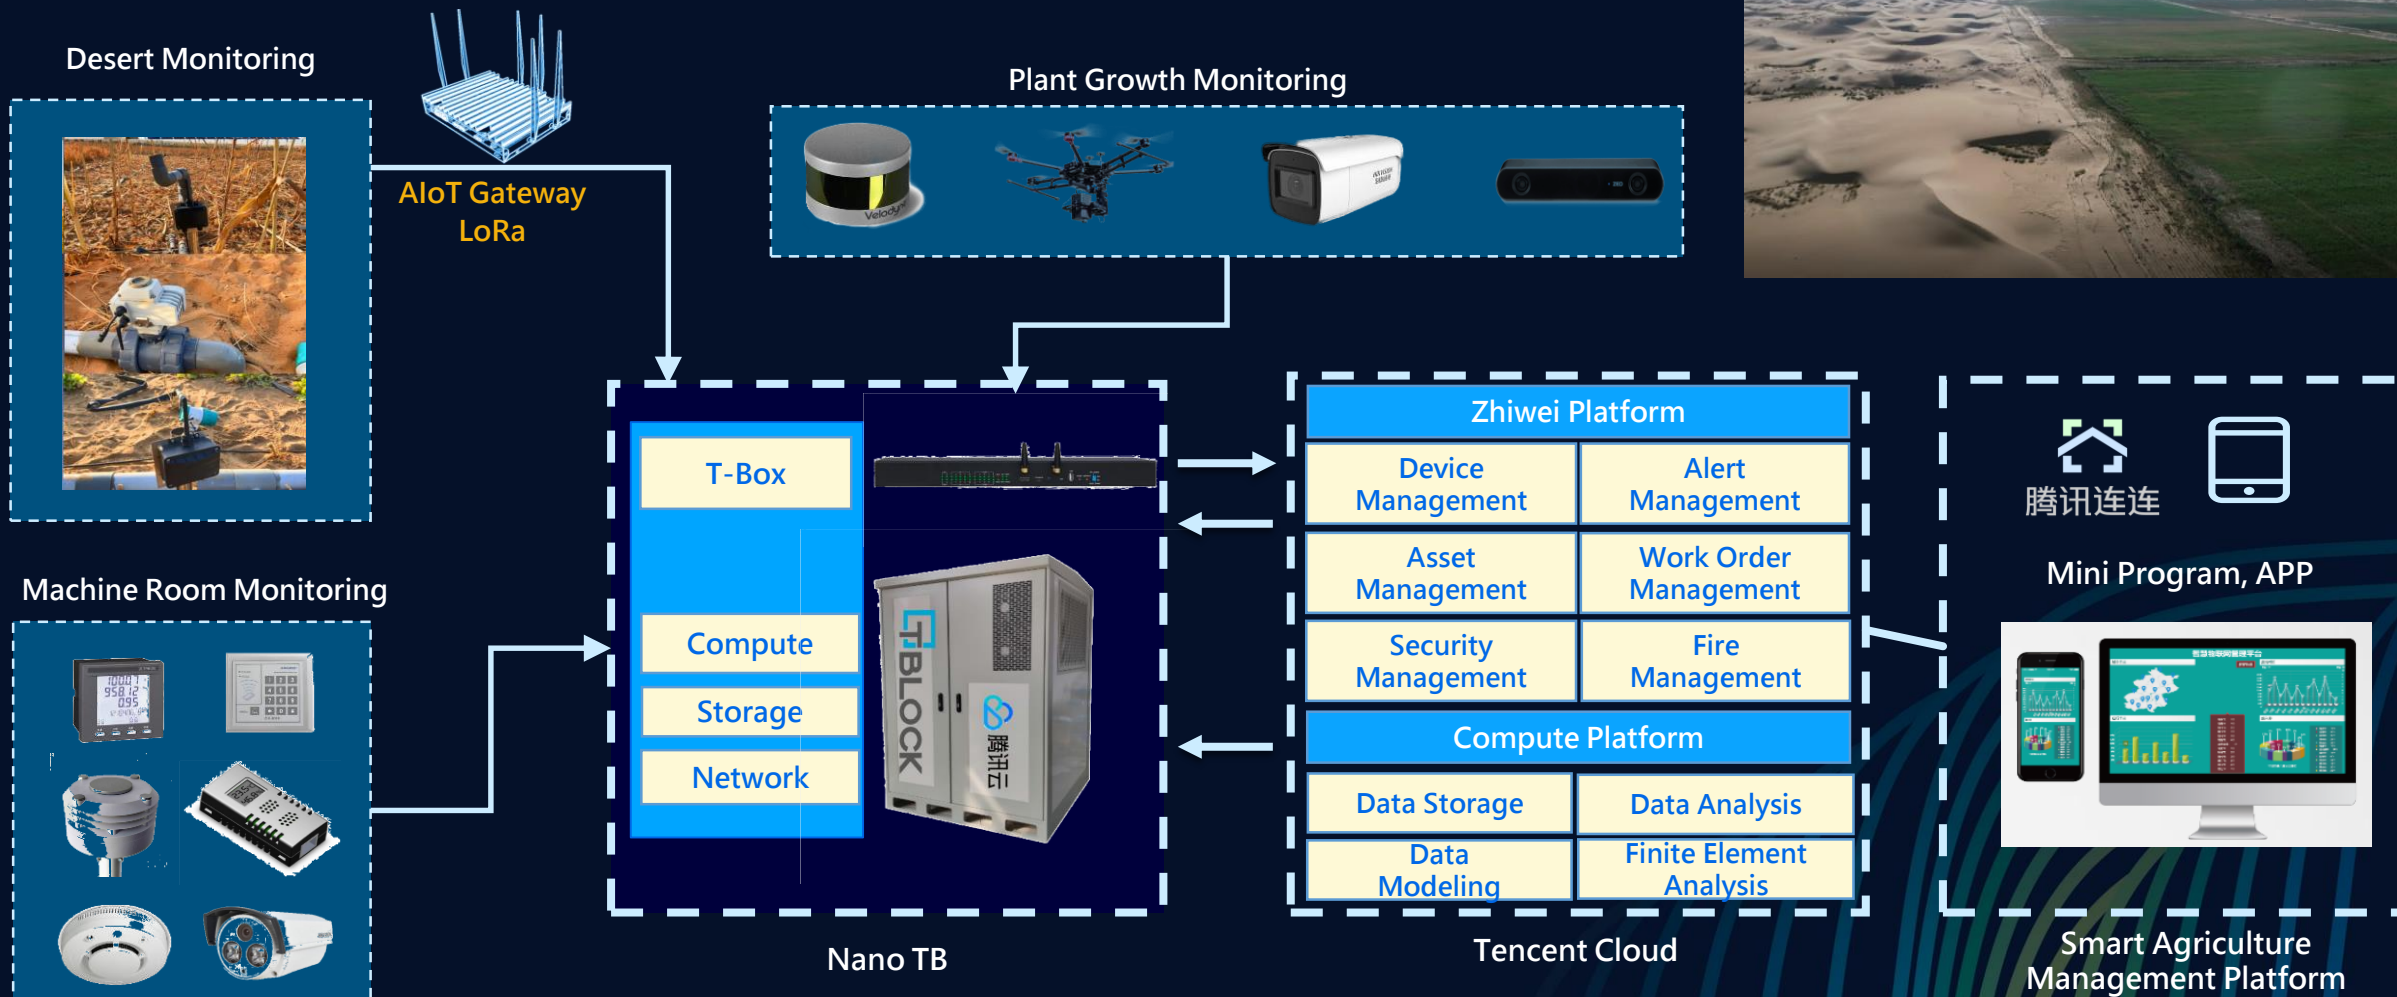

Tencent |  Tencent Cloud

5G Edge Computing Exploration and Practice from Tencent

Wei Chen
Tencent

Edge Computing enables 5G, IoT and AI for industries

Scenarios

Cloud Gaming

Smart Office

Industry Internet

Center Cloud and Service

TSAC : Tencent Smart Access Connector

Low Latency 5G User Connecting to the edge Service

- Network delay reduced by 20%~50%
- Traffic offloading based on IP address or DNS domain name

>>> Practice 1: Tencent 5G Edge Computing Center is officially Opened at Binhai

5G Macro Base station (Public Network)

5G Dedicated Room Division Multiplexing Base Station (Private Network)

Practice 1 (Cont.): Cloud Gaming, 4K Live Interaction

Practice 3: Smart Water Conservancy

- 1. out-of-the-box experience
- 2. Cloud edge collaboration with the powerful capability of AI reasoning and AI training

Thanks!