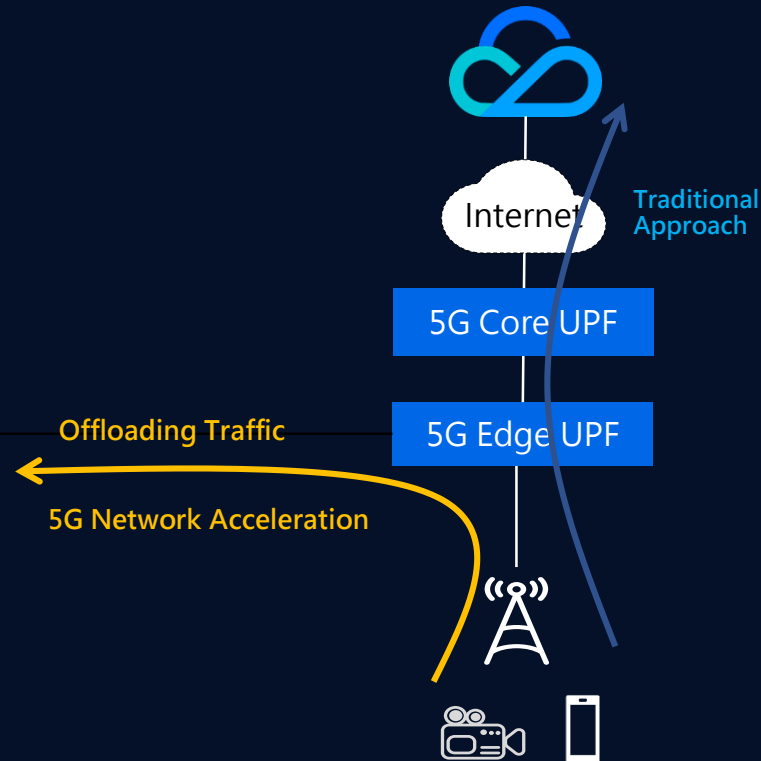

Technologies

- Edge computing
- Security
- AI in Edge
- IoT capability enhancement
- 5G acceleration: Slice/QoS

5G Smart Edge Computing Enables E2E infrastructure

ECM build Cloud Edge infrastructure

ECM : Edge Computing Machine

Low Cost

Cloud-Edge Collaboration, Consistent Experience

Low Latency

Mobile User Access (4G/5G)

Fixed/WIFI Access

TSAC+ECM : Providing 5G Edge Capability of "Computing" and "Connecting"

Edge Cloud and Service

Center Cloud and Service

TSAC : Tencent Smart Access Connector

Low Latency 5G User Connecting to the edge Service

- Network delay reduced by 20%~50%
- Traffic offloading based on IP address or DNS domain name