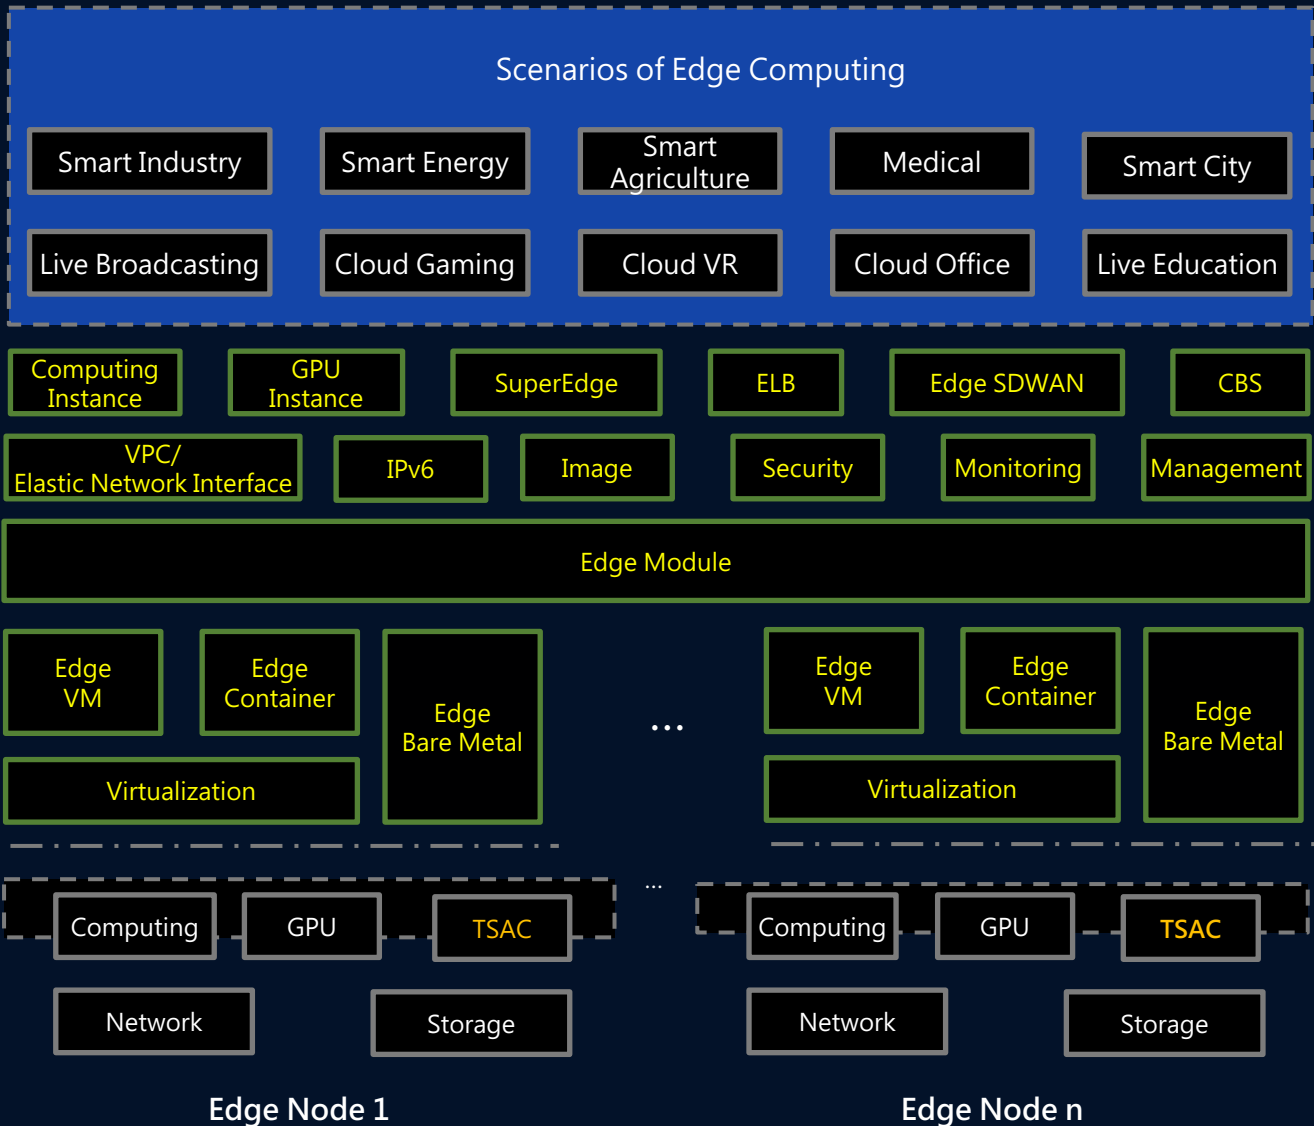

Technologies

- Edge computing
- Security
- AI in Edge
- IoT capability enhancement
- 5G acceleration: Slice/QoS

5G Smart Edge Computing Enables E2E infrastructure

ECM build Cloud Edge infrastructure

ECM : Edge Computing Machine

Low Cost

Cloud-Edge Collaboration, Consistent Experience

Low Latency

Mobile User Access (4G/5G)

Fixed/WIFI Access

TSAC+ECM : Providing 5G Edge Capability of "Computing" and "Connecting"

Edge Cloud and Service

Center Cloud and Service

TSAC : Tencent Smart Access Connector

Low Latency 5G User Connecting to the edge Service

- Network delay reduced by 20%~50%
- Traffic offloading based on IP address or DNS domain name

Tencent 5G-Edge Integration Center

Scenario	Cloud Gaming	4K Live Interaction	Robots control	Zhiwei	JiShi	Tencent Exhibition Hall Control
PaaS	Cloud Gaming Platform		IECP	Live Platform		Tianmu
IaaS	ECM TSAC mini T-Block, T-SWITCH, Xingxinghai Server, SD-WAN Dragon AIoT Gateway					