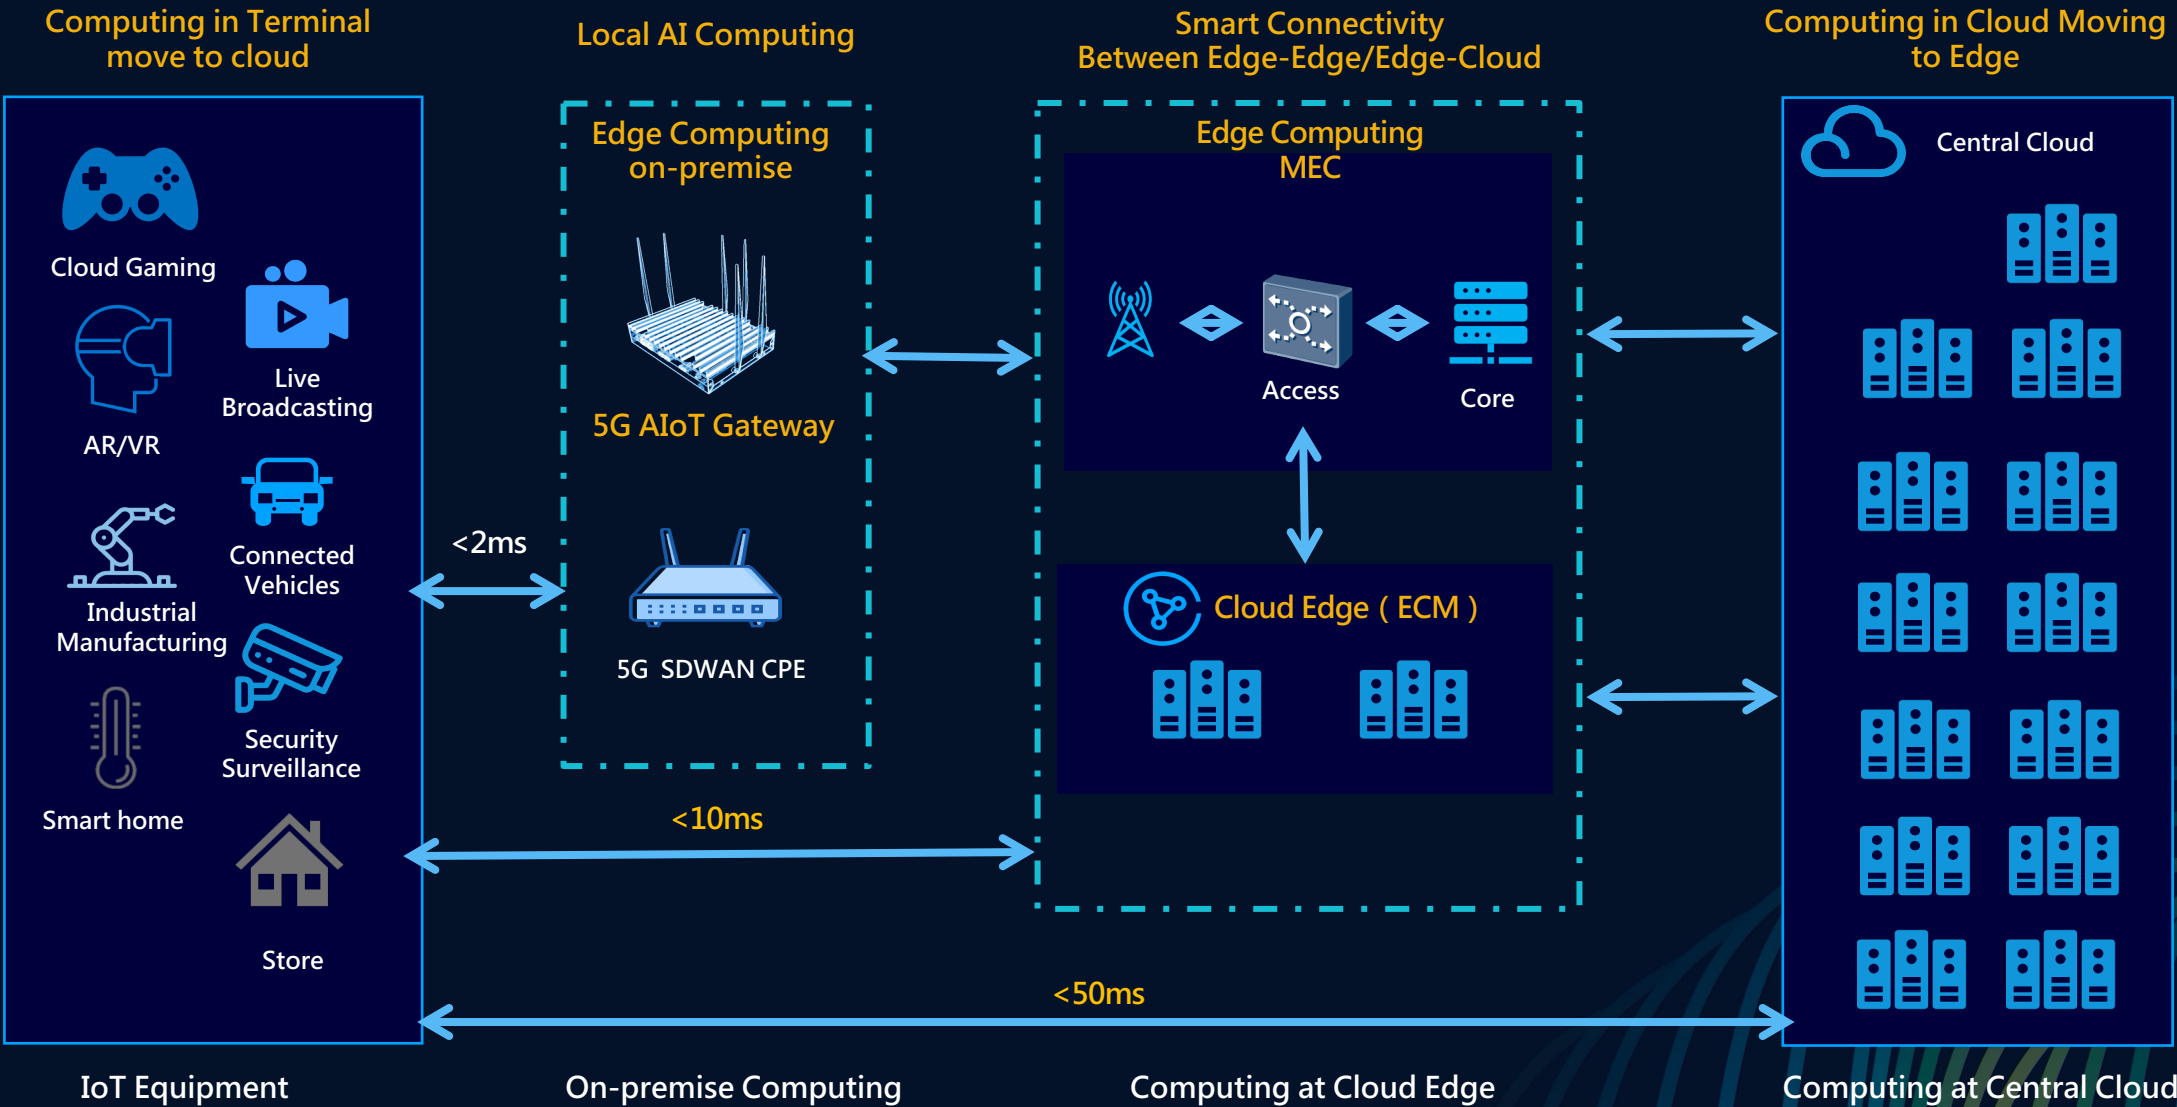

Intelligent Medical

AR/VR

Live Streaming

HD Video

Problems & Requirements

- Higher network bandwidth and lower latency to enable service into edge cloud
- Reduce the device cost and bandwidth cost, e.g., cloud gaming
- High network availability

Technologies

- Edge computing
- Security
- AI in Edge
- IoT capability enhancement
- 5G acceleration: Slice/QoS

5G Smart Edge Computing Enables E2E infrastructure

ECM build Cloud Edge infrastructure

ECM : Edge Computing Machine

Low Cost

Cloud-Edge Collaboration, Consistent Experience

Low Latency

Mobile User Access (4G/5G)

Fixed/WIFI Access

TSAC+ECM : Providing 5G Edge Capability of "Computing" and "Connecting"

Edge Cloud and Service

Center Cloud and Service

TSAC : Tencent Smart Access Connector

Low Latency 5G User Connecting to the edge Service

- Network delay reduced by 20%~50%
- Traffic offloading based on IP address or DNS domain name