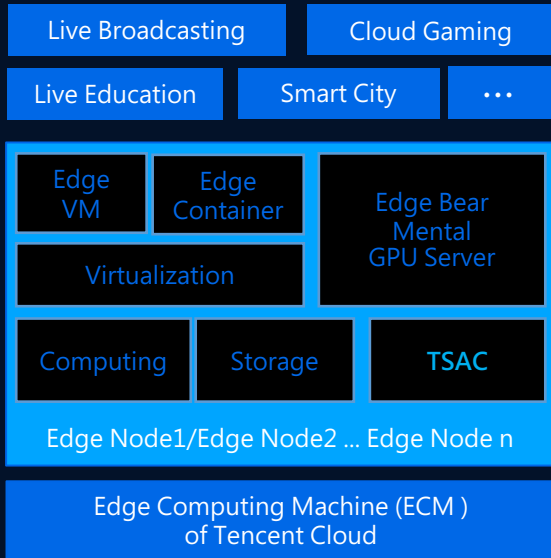

Technologies

- Edge computing
- Security
- AI in Edge
- IoT capability enhancement
- 5G acceleration: Slice/QoS

5G Smart Edge Computing Enables E2E infrastructure

ECM build Cloud Edge infrastructure

ECM : Edge Computing Machine

Low Cost

Cloud-Edge Collaboration, Consistent Experience

Low Latency

Mobile User Access (4G/5G)

Fixed/WIFI Access

TSAC+ECM : Providing 5G Edge Capability of "Computing" and "Connecting"

Edge Cloud and Service

Center Cloud and Service

TSAC : Tencent Smart Access Connector

Low Latency 5G User Connecting to the edge Service

- Network delay reduced by 20%~50%
- Traffic offloading based on IP address or DNS domain name

Tencent 5G-Edge Integration Center

Scenario	Cloud Gaming	4K Live Interaction	Robots control	Zhiwei	JiShi	Tencent Exhibition Hall Control
PaaS	Cloud Gaming Platform		IECP	Live Platform		Tianmu
IaaS	ECM TSAC mini T-Block, T-SWITCH, Xingxinghai Server, SD-WAN Dragon AIoT Gateway					