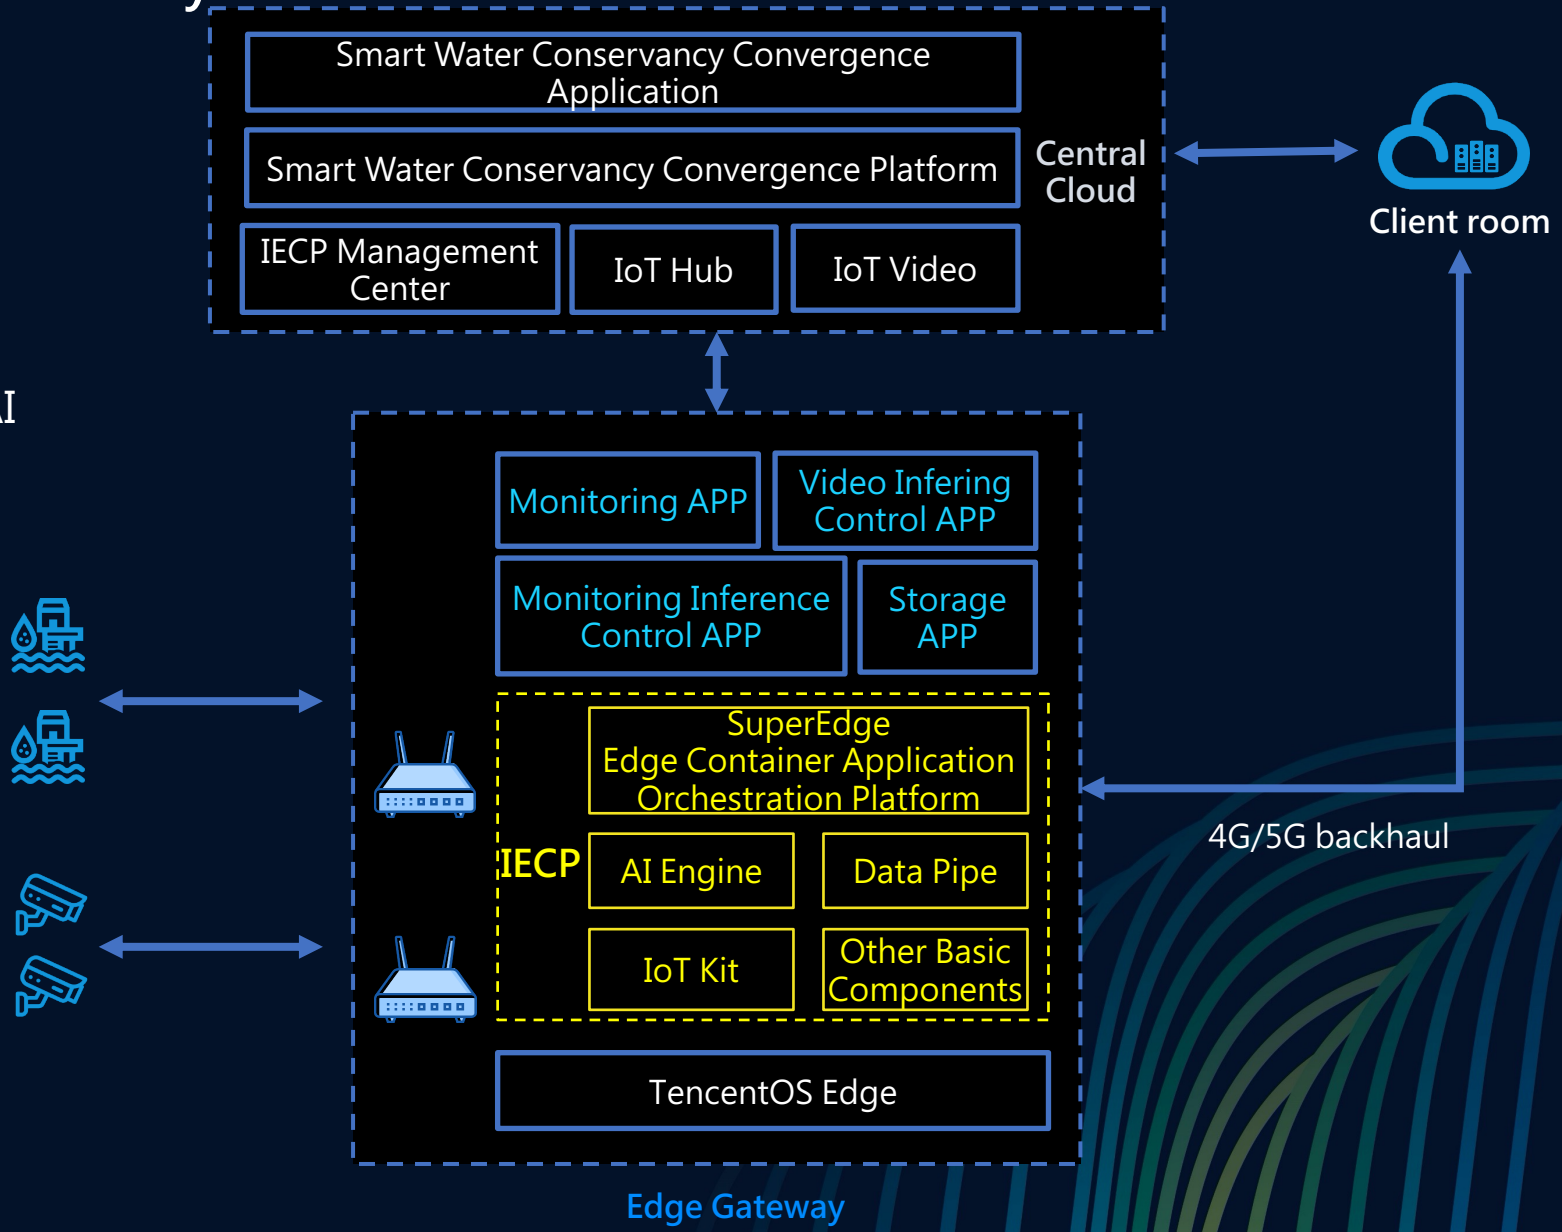

Practice 3: Smart Water Conservancy

1. out-of-the-box experience
2. Cloud edge collaboration with the powerful capability of AI reasoning and AI training