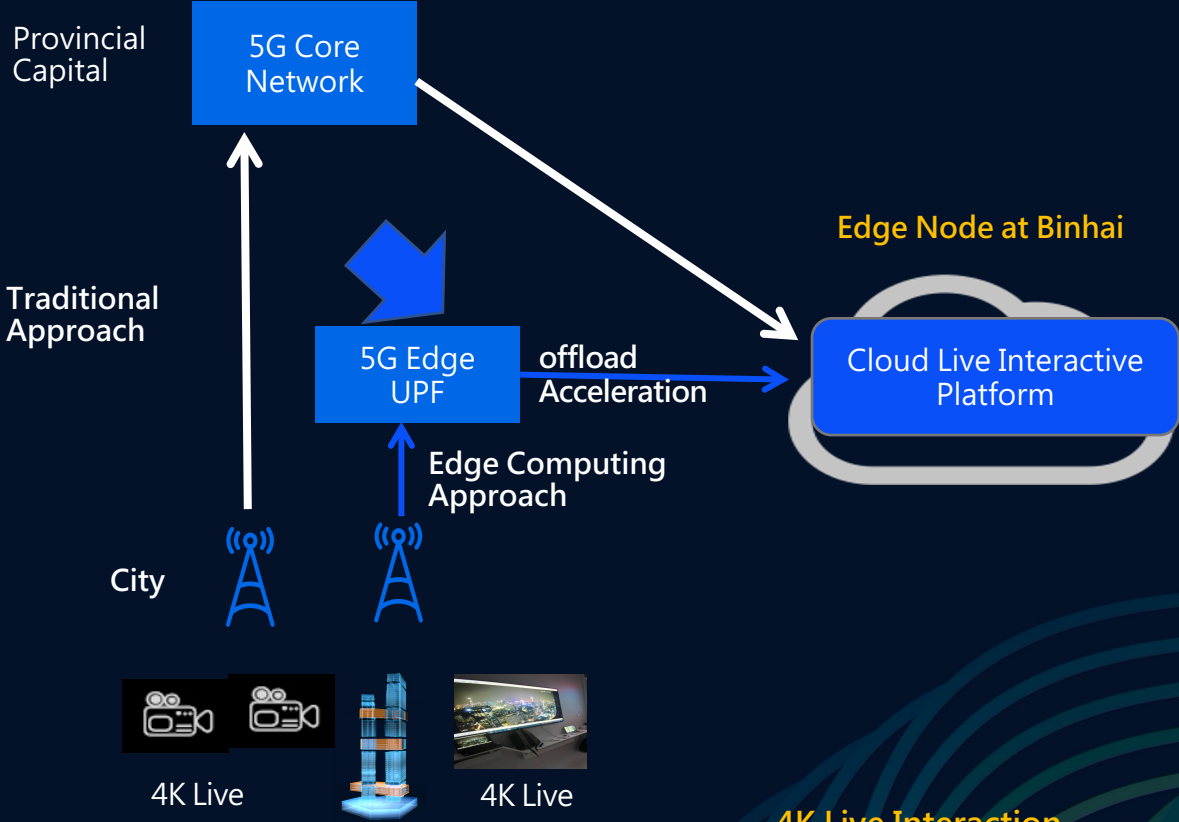

Center Cloud and Service

TSAC : Tencent Smart Access Connector

Low Latency 5G User Connecting to the edge Service

- Network delay reduced by 20%~50%
- Traffic offloading based on IP address or DNS domain name

Tencent 5G-Edge Integration Center

Scenario	Cloud Gaming	4K Live Interaction	Robots control	Zhiwei	JiShi	Tencent Exhibition Hall Control
PaaS	Cloud Gaming Platform		IECP	Live Platform		Tianmu
IaaS	ECM TSAC mini T-Block, T-SWITCH, Xingxinghai Server, SD-WAN Dragon AIoT Gateway					

5G Macro Base station (Public Network)

5G Dedicated Room Division Multiplexing Base Station (Private Network)

>>> Practice 1 (Cont.): Cloud Gaming, 4K Live Interaction

Cloud Game
Nearest rendering, low latency, large bandwidth, low bandwidth cost