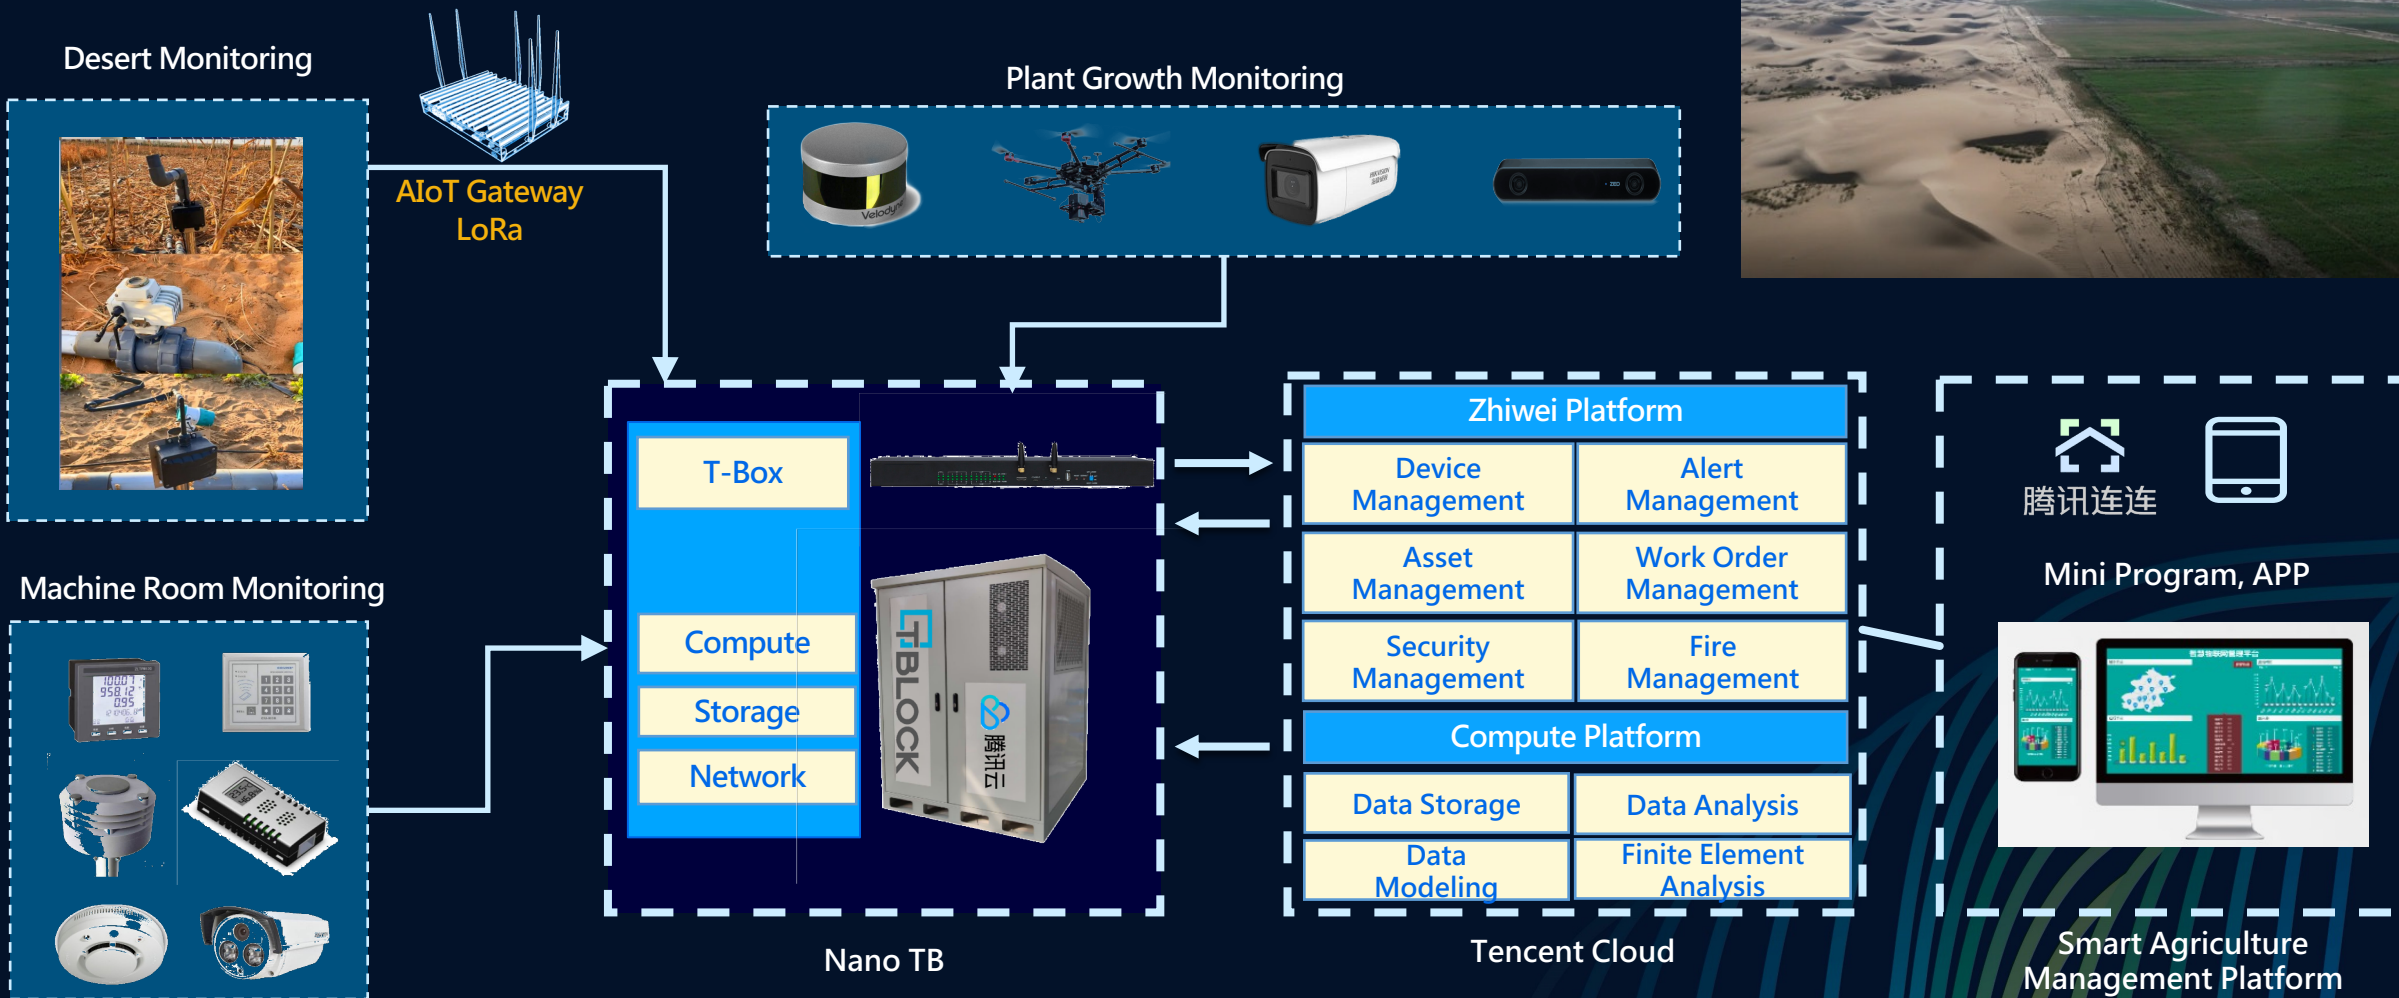

Practice 2: Boosting the Soil Transformation of Alashan Desert and Restoring the Ecological Environment