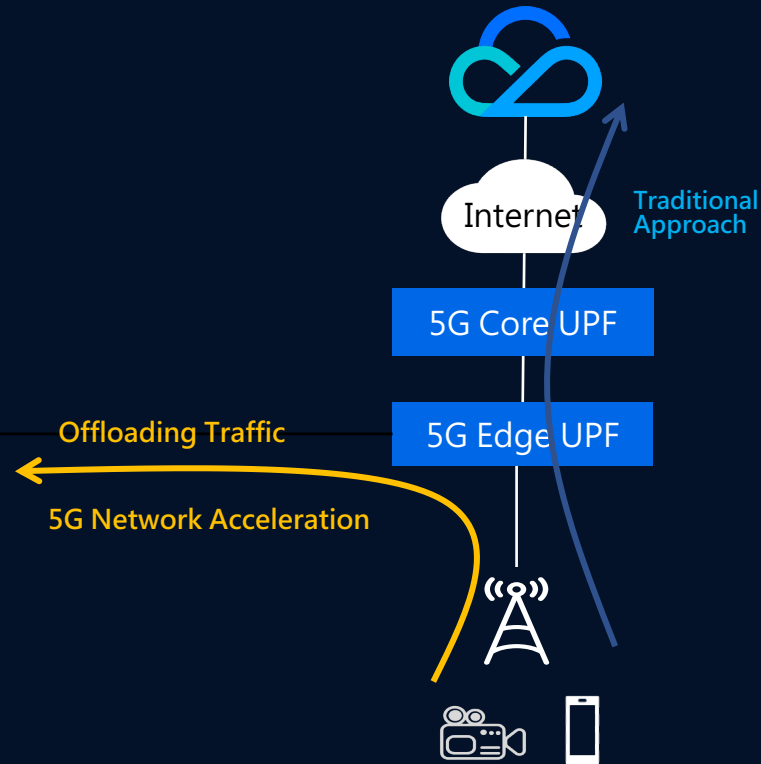

Technologies

- Edge computing
- Security
- AI in Edge
- IoT capability enhancement
- 5G acceleration: Slice/QoS

5G Smart Edge Computing Enables E2E infrastructure

ECM build Cloud Edge infrastructure

ECM : Edge Computing Machine

Low Cost

Cloud-Edge Collaboration, Consistent Experience

Low Latency

Mobile User Access (4G/5G)

Fixed/WIFI Access

TSAC+ECM : Providing 5G Edge Capability of "Computing" and "Connecting"

Edge Cloud and Service

Center Cloud and Service

TSAC : Tencent Smart Access Connector

Low Latency 5G User Connecting to the edge Service

- Network delay reduced by 20%~50%
- Traffic offloading based on IP address or DNS domain name