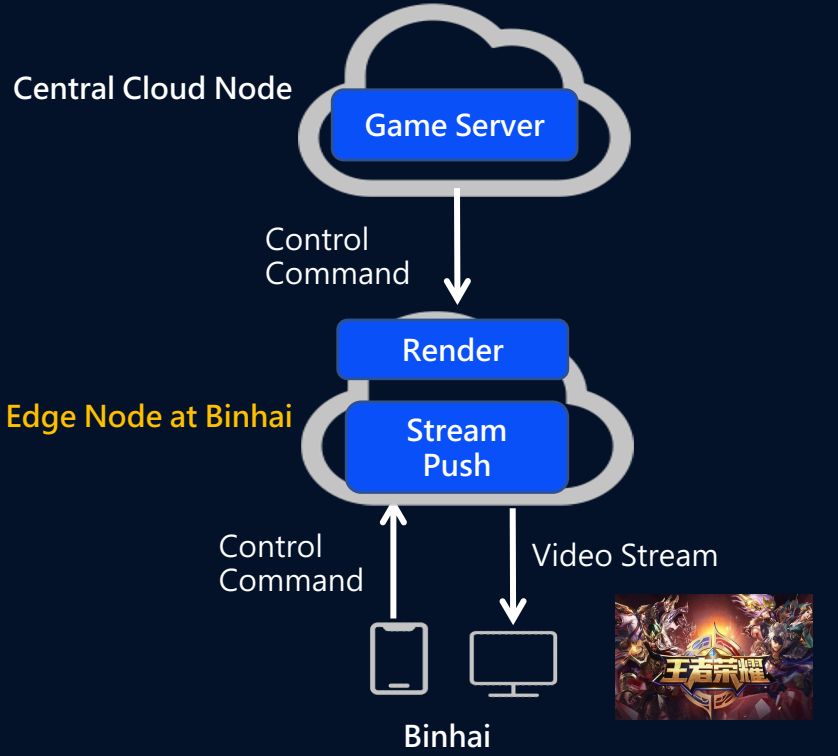

Center Cloud and Service

TSAC : Tencent Smart Access Connector

Low Latency 5G User Connecting to the edge Service

- Network delay reduced by 20%~50%
- Traffic offloading based on IP address or DNS domain name

Tencent 5G-Edge Integration Center

Scenario	Cloud Gaming	4K Live Interaction	Robots control	Zhiwei	JiShi	Tencent Exhibition Hall Control
PaaS	Cloud Gaming Platform		IECP	Live Platform		Tianmu
IaaS	ECM TSAC mini T-Block, T-SWITCH, Xingxinghai Server, SD-WAN Dragon AIoT Gateway					

5G Macro Base station (Public Network)

5G Dedicated Room Division Multiplexing Base Station (Private Network)

>>> Practice 1 (Cont.): Cloud Gaming, 4K Live Interaction

Cloud Game
Nearest rendering, low latency, large bandwidth, low bandwidth cost